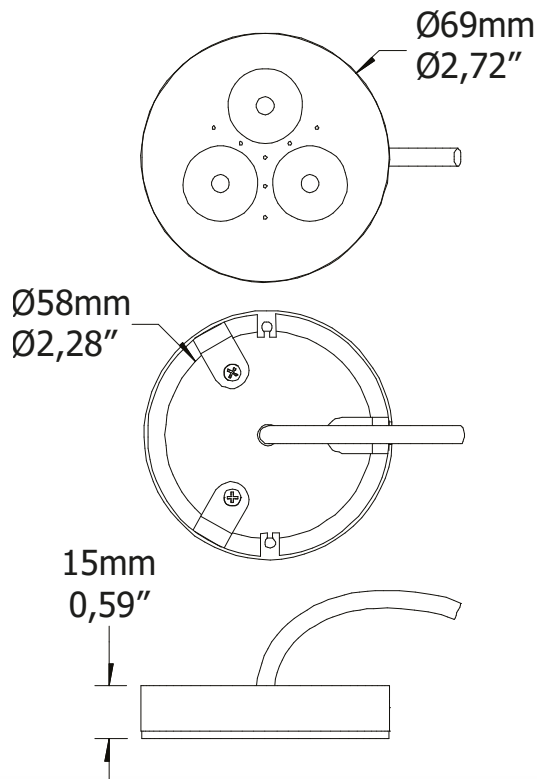

Project Name : _____ Type : _____ Date : _____ Watt : _____

Notes : _____

Features :

- ❑ Power input 12V CC
- ❑ Low power consumption of 3W
- ❑ CCT of 3000K, 4000K or 5000K
- ❑ Dimming by 12V dimmer
- ❑ Beam angle of 110 degrees
- ❑ White or Silver finishes
- ❑ Simple and easy installation in tight places

Product #	Voltage	Watt	CCT	Lumen	Beam Angle	Metric Dimensions (L x l x h)	Imperial Dimensions (L x l x h)	Finish
LS-ENC-12V-SUR-R-3000K-SI	12V	3W	3000K	210lm	110°	See Drawings*	See Drawings*	Silver
LS-ENC-12V-SUR-R-3000K-WH	12V	3W	3000K	210lm	110°	See Drawings*	See Drawings*	White
LS-ENC-12V-SUR-R-4000K-SI	12V	3W	4000K	240lm	110°	See Drawings*	See Drawings*	Silver
LS-ENC-12V-SUR-R-5000K-SI	12V	3W	5000K	240lm	110°	See Drawings*	See Drawings*	Silver
LS-ENC-12V-SUR-R-5000K-WH	12V	3W	5000K	240lm	110°	See Drawings*	See Drawings*	White

Branchement :

Dimensions :

Installation :