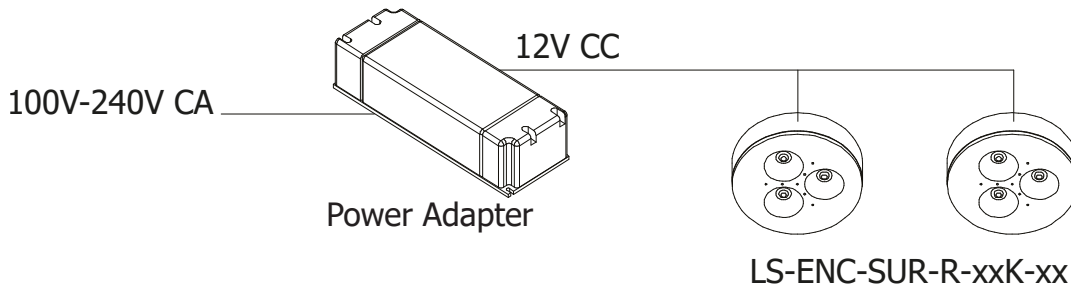

Purchase Options :

Product #	Voltage	Watt	CCT	Lumen	Beam Angle	Metric Dimensions (L x l x h)	Imperial Dimensions (L x l x h)	Finish
LS-ENC-12V-SUR-R-3000K-SI	12V	3W	3000K	210lm	110°	See Drawings*	See Drawings*	Silver
LS-ENC-12V-SUR-R-3000K-WH	12V	3W	3000K	210lm	110°	See Drawings*	See Drawings*	White
LS-ENC-12V-SUR-R-4000K-SI	12V	3W	4000K	240lm	110°	See Drawings*	See Drawings*	Silver
LS-ENC-12V-SUR-R-5000K-SI	12V	3W	5000K	240lm	110°	See Drawings*	See Drawings*	Silver
LS-ENC-12V-SUR-R-5000K-WH	12V	3W	5000K	240lm	110°	See Drawings*	See Drawings*	White

Branchement :