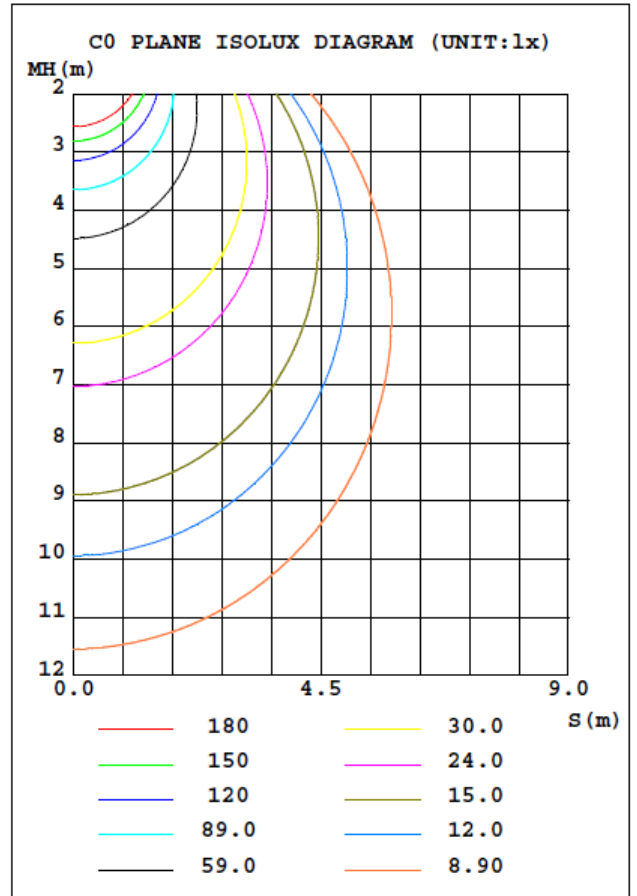

### Technical specifications

Model	Protection	Consumption	Color Temperature	Lumens	LED/ft	Input voltage	Beam angle	Maximum length	Width
LS-STRIP-MINI-24V-CCT.VAR	IP20	4,7W/pi	3000K	608lm/ft	38pcs/ft	24V	120°	32 ft	10mm
	IP20	9,4W/pi	4000K	1182lm/ft	38pcs/ft	24V	120°	32 ft	10mm
	IP20	4,7W/pi	5000K	595lm/ft	38pcs/ft	24V	120°	32 ft	10mm

### Dimensions

Client  Date  Qty   
 Project  Type  PO#

LS-STRIP-24V-CCT.VAR

LED TAPE

Photometric test  
3000K

**C Range: 0 - 360DEG**  
**C Interval: 30.0DEG**  
**Test Speed: HIGH**  
**Temperature:25.3DEG**  
**Operators:DAMIN**  
**Test Date:2023-10-12**

**γ Range: 0 - 180DEG**  
**γ Interval: 1.0DEG**  
**Test System:EVERFINE GO-2000A\_V1 SYSTEM V2.00.443**  
**Humidity:65.0%**  
**Test Distance:8.000m [K=0.7063]**  
**Remarks:**

Client  Date  Qty   
 Project  Type  PO#

**LS-STRIP-24V-CCT.VAR**

**LED TAPE**

Photometric test  
4000K

**C Range: 0 - 360DEG**  
**C Interval: 30.0DEG**  
**Test Speed: HIGH**  
**Temperature:25.3DEG**  
**Operators:DAMIN**  
**Test Date:2023-10-12**