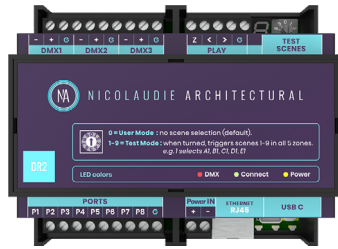

CONTROL

For more options

MODEL

CONTROL

SPECIFICATIONS

LS-CON-DMX -DE3

- Screen,
- 500 scenes,
- 10 zones,
- 1024 DMX channels,
- USB,
- Ethernet

LS-CON-DMX-DINA-R2-LITE

- Stand Alone controller
- 99 scenes,
- 5 zones,
- 3 DMX/RDM universes,
- DALI,
- USB,
- Ethernet

LS-CON-DMX-SLESA-U11

- 10 presets buttons,
- 99 scenes,
- 10 zones,
- 1024 DMX channels,
- USB,
- Ethernet,
- Clock and calendar