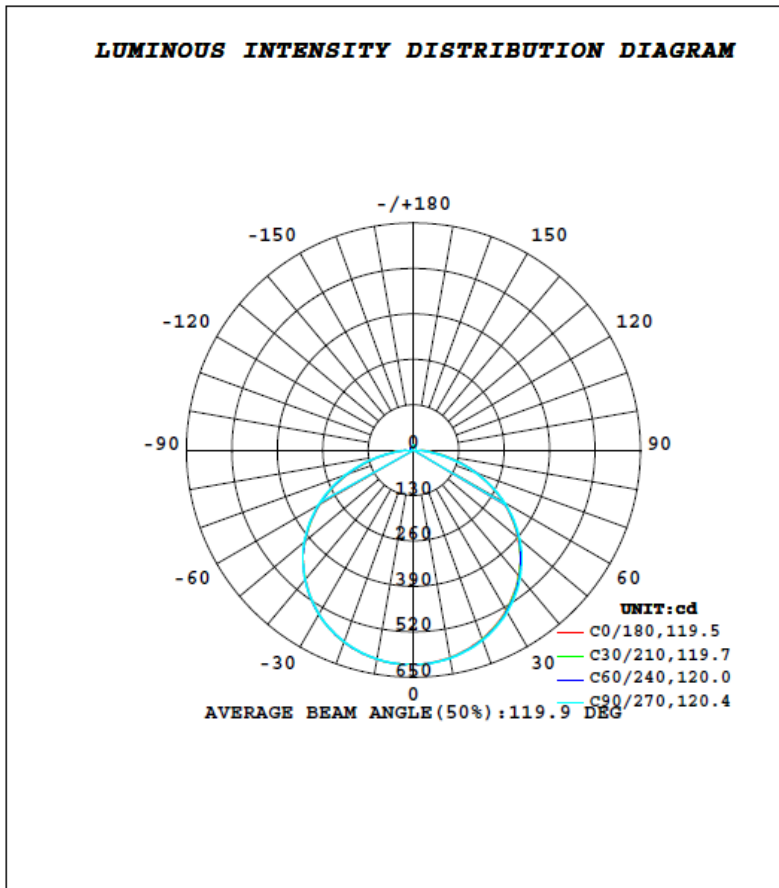

### Technical specifications

Model	Protection	Consumption	Color Temperature	Lumens	LED/ft	Input voltage	Beam angle	Maximum length	Width
LS-STRIP-MINI-24V-CCT.VAR	IP20	4,7W/pi	3000K	608lm/ft	38pcs/ft	24V	120°	32 ft	10mm
	IP20	9,4W/pi	4000K	1182lm/ft	38pcs/ft	24V	120°	32 ft	10mm
	IP20	4,7W/pi	5000K	595lm/ft	38pcs/ft	24V	120°	32 ft	10mm

### Dimensions

Client  Date  Qty   
 Project  Type  PO#

LS-STRIP-24V-CCT.VAR

LED TAPE

Photometric test  
3000K

**C Range: 0 - 360DEG**  
**C Interval: 30.0DEG**  
**Test Speed: HIGH**  
**Temperature:25.3DEG**  
**Operators:DAMIN**  
**Test Date:2023-10-12**

**γ Range: 0 - 180DEG**  
**γ Interval: 1.0DEG**  
**Test System:EVERFINE GO-2000A\_V1 SYSTEM V2.00.443**  
**Humidity:65.0%**  
**Test Distance:8.000m [K=0.7063]**  
**Remarks:**

Client  Date  Qty   
 Project  Type  PO#