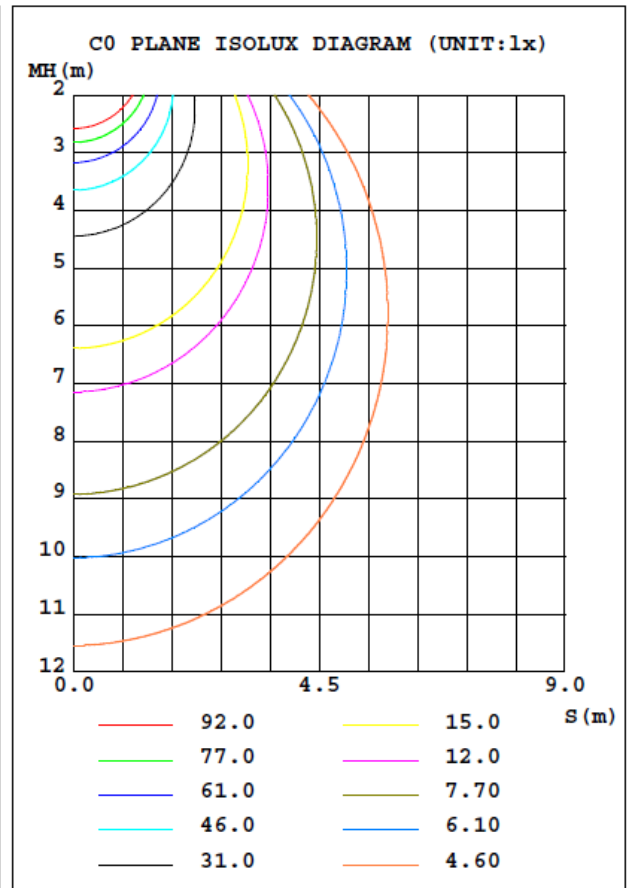

### Technical specifications

Model	Protection	Consumption	Color Temperature	Lumens	LED/ft	Input voltage	Beam angle	Maximum length	Width
LS-STRIP-MINI-24V-CCT.VAR	IP20	4,7W/pi	3000K	608lm/ft	38pcs/ft	24V	120°	32 ft	10mm
	IP20	9,4W/pi	4000K	1182lm/ft	38pcs/ft	24V	120°	32 ft	10mm
	IP20	4,7W/pi	5000K	595lm/ft	38pcs/ft	24V	120°	32 ft	10mm

### Dimensions

Client  Date  Qty   
 Project  Type  PO#

LS-STRIP-24V-CCT.VAR

LED TAPE

Photometric test  
3000K

**C Range: 0 - 360DEG**  
**C Interval: 30.0DEG**  
**Test Speed: HIGH**  
**Temperature:25.3DEG**  
**Operators:DAMIN**  
**Test Date:2023-10-12**

**γ Range: 0 - 180DEG**  
**γ Interval: 1.0DEG**  
**Test System:EVERFINE GO-2000A\_V1 SYSTEM V2.00.443**  
**Humidity:65.0%**  
**Test Distance:8.000m [K=0.7063]**  
**Remarks:**

Client  Date  Qty   
 Project  Type  PO#

**LS-STRIP-24V-CCT.VAR**

**LED TAPE**

Photometric test  
4000K

**C Range: 0 - 360DEG**  
**C Interval: 30.0DEG**  
**Test Speed: HIGH**  
**Temperature:25.3DEG**  
**Operators:DAMIN**  
**Test Date:2023-10-12**