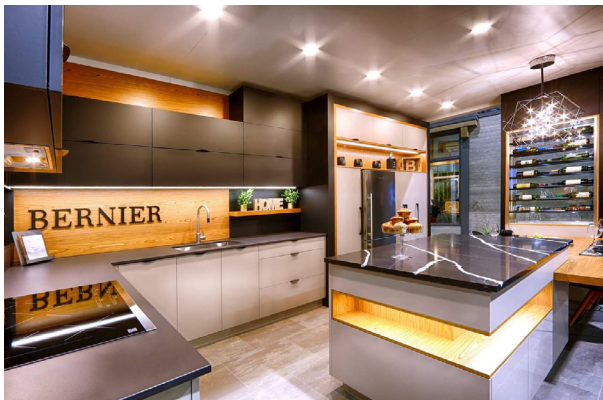

LED strip

LS-STRIP-24V

24 V LED strip offering consistent brightness and long-lasting performance.
Made in Quebec - Canada