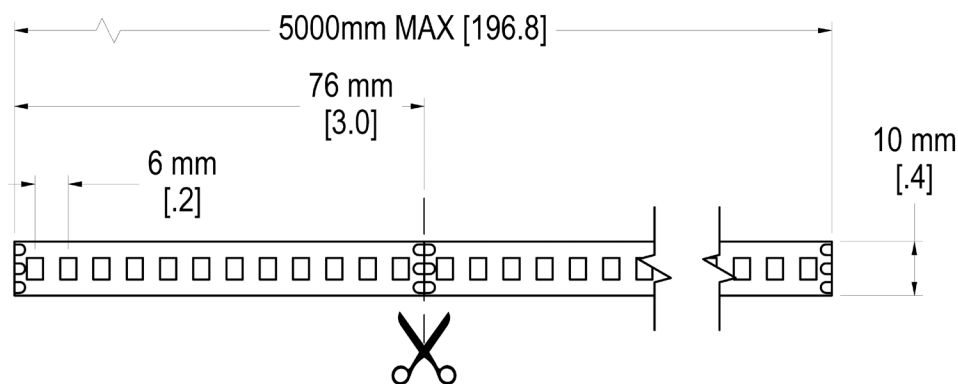

### Technical specifications

Model	Protection	Consumption	Color Temperature	Lumens	LED/ft	Input voltage	Beam angle	Maximum length	Width
LS-STRIP-MINI-24V-CCT.VAR	IP20	4,7W/pi	3000K	608lm/ft	38pcs/ft	24V	120°	32 ft	10mm
	IP20	9,4W/pi	4000K	1182lm/ft	38pcs/ft	24V	120°	32 ft	10mm
	IP20	4,7W/pi	5000K	595lm/ft	38pcs/ft	24V	120°	32 ft	10mm

### Dimensions

Client  Date  Qty   
 Project  Type  PO#

LS-STRIP-24V-CCT.VAR

LED TAPE

Photometric test  
3000K

**C Range: 0 - 360DEG**  
**C Interval: 30.0DEG**  
**Test Speed: HIGH**  
**Temperature:25.3DEG**  
**Operators:DAMIN**  
**Test Date:2023-10-12**