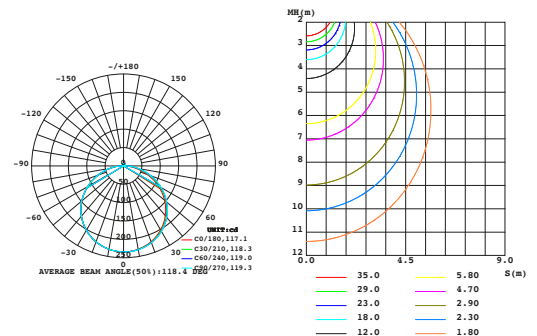

24V-4000K-mini

NOMINAL POWER	8 W	EFF	93.70 lm/W
RATED VOLTAGE	24 V	IMAX	234.0 cd
NOMINAL FLUX	749.578 lm	TOTAL FLUX	749.58 lm