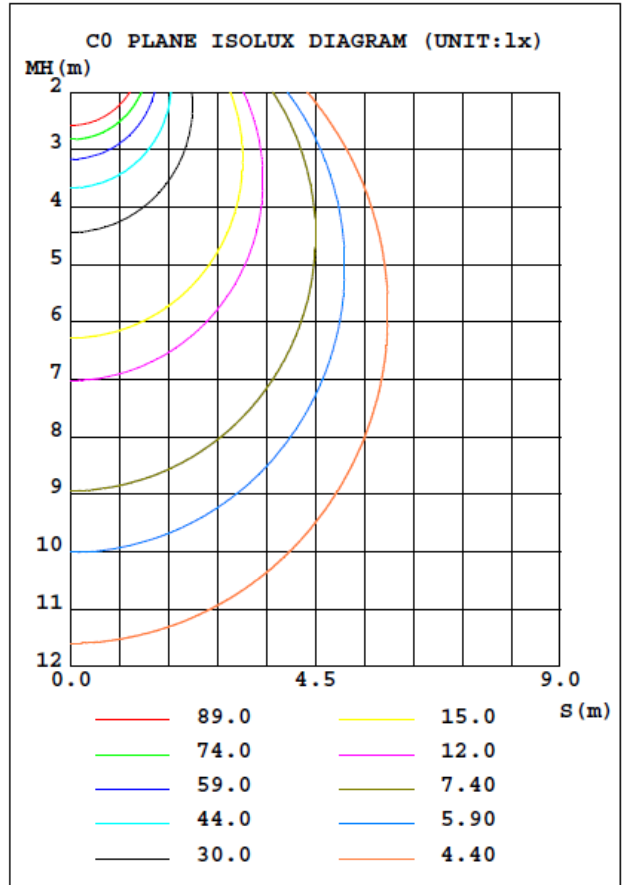

### Technical specifications

Model	Protection	Consumption	Color Temperature	Lumens	LED/ft	Input voltage	Beam angle	Maximum length	Width
LS-STRIP-MINI-24V-CCT.VAR	IP20	4,7W/pi	3000K	608lm/ft	38pcs/ft	24V	120°	32 ft	10mm
	IP20	9,4W/pi	4000K	1182lm/ft	38pcs/ft	24V	120°	32 ft	10mm
	IP20	4,7W/pi	5000K	595lm/ft	38pcs/ft	24V	120°	32 ft	10mm

**LS-STRIP-24V-CCT.VAR**

**LED TAPE**

Photometric test  
4000K

**C Range: 0 - 360DEG**  
**C Interval: 30.0DEG**  
**Test Speed: HIGH**  
**Temperature:25.3DEG**  
**Operators:DAMIN**  
**Test Date:2023-10-12**

**γ Range: 0 - 180DEG**  
**γ Interval: 1.0DEG**  
**Test System:EVERFINE GO-2000A\_V1 SYSTEM V2.00.443**  
**Humidity:65.0%**  
**Test Distance:8.000m [K=0.7063]**  
**Remarks:**

Client  Date  Qty   
 Project  Type  PO#

**LS-STRIP-24V-CCT.VAR**

**LED TAPE**

Photometric test  
5000K

**C Range: 0 - 360DEG**  
**C Interval: 30.0DEG**  
**Test Speed: HIGH**  
**Temperature:25.3DEG**  
**Operators:DAMIN**  
**Test Date:2023-10-12**