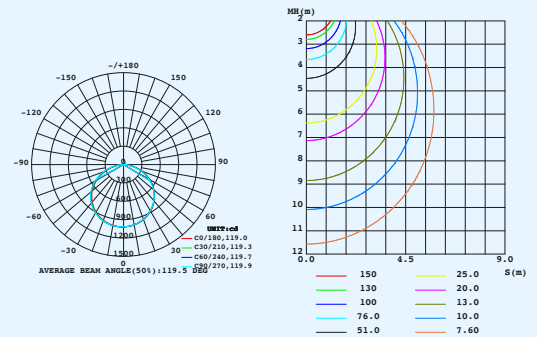

24V-600LM-90CRI-4000K

NOMINAL POWER	24.2 W	EFF	133.48 lm/W
RATED VOLTAGE	24 V	IMAX	1018 cd
NOMINAL FLUX	3220.25 lm	TOTAL FLUX	3230.2 lm