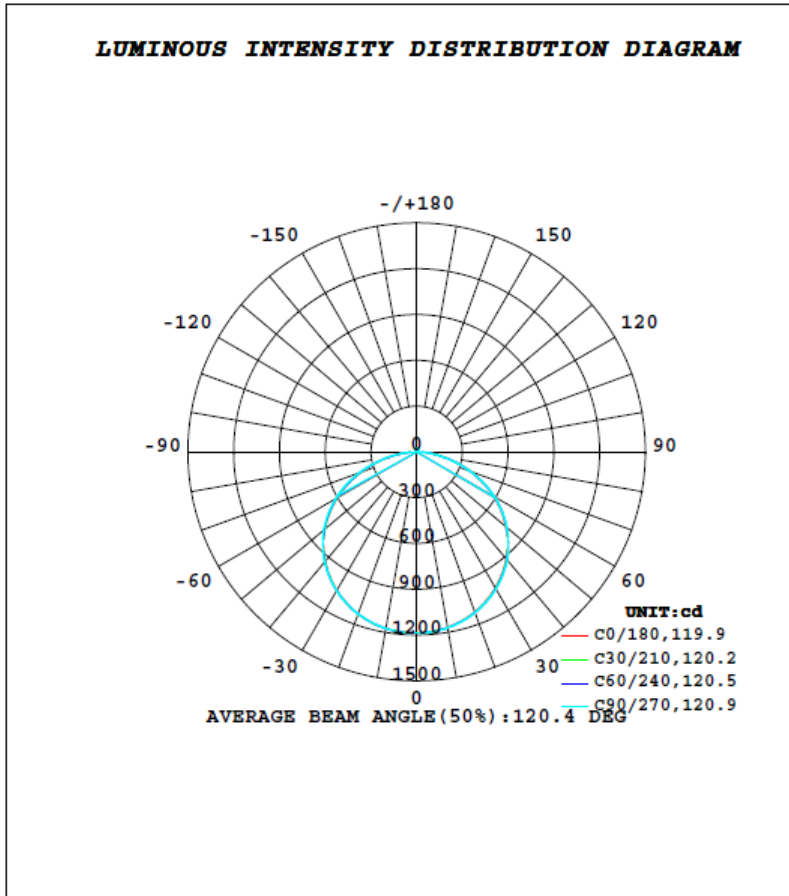

### Technical specifications

Model	Protection	Consumption	Color Temperature	Lumens	LED/ft	Input voltage	Beam angle	Maximum length	Width
LS-STRIP-MINI-24V-CCT.VAR	IP20	4,7W/pi	3000K	608lm/ft	38pcs/ft	24V	120°	32 ft	10mm
	IP20	9,4W/pi	4000K	1182lm/ft	38pcs/ft	24V	120°	32 ft	10mm
	IP20	4,7W/pi	5000K	595lm/ft	38pcs/ft	24V	120°	32 ft	10mm

### Dimensions

Client  Date  Qty   
 Project  Type  PO#

LS-STRIP-24V-CCT.VAR

LED TAPE

Photometric test  
3000K

**C Range: 0 - 360DEG**  
**C Interval: 30.0DEG**  
**Test Speed: HIGH**  
**Temperature:25.3DEG**  
**Operators:DAMIN**  
**Test Date:2023-10-12**

**γ Range: 0 - 180DEG**  
**γ Interval: 1.0DEG**  
**Test System:EVERFINE GO-2000A\_V1 SYSTEM V2.00.443**  
**Humidity:65.0%**  
**Test Distance:8.000m [K=0.7063]**  
**Remarks:**

Client  Date  Qty   
 Project  Type  PO#

**LS-STRIP-24V-CCT.VAR**

**LED TAPE**

Photometric test  
4000K

**C Range: 0 - 360DEG**  
**C Interval: 30.0DEG**  
**Test Speed: HIGH**  
**Temperature:25.3DEG**  
**Operators:DAMIN**  
**Test Date:2023-10-12**