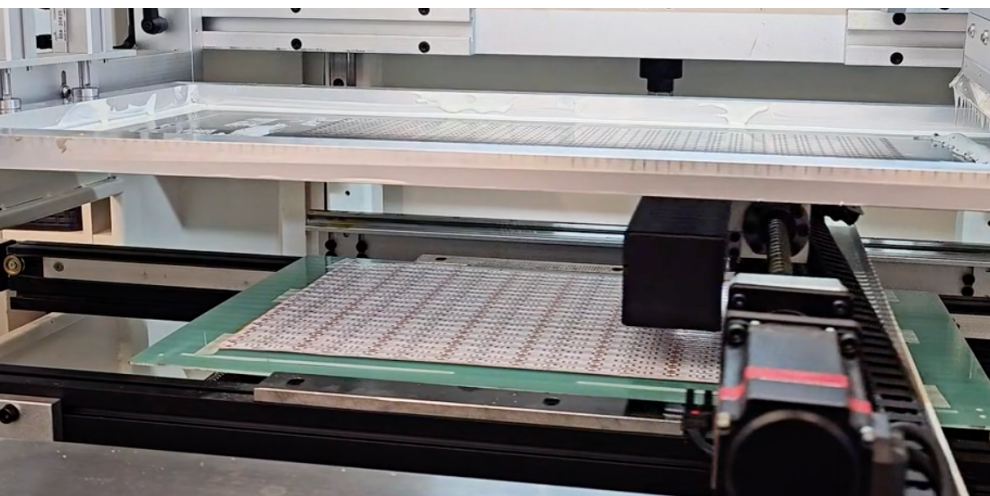

1-888-540-4713

vi@borealux.com

www.borealux.com

670 rue Bouvier, suite 108,
Québec (Qc) Canada G2J 1A7

DÉCOUVREZ TOUS NOS PRODUITS | DISCOVER ALL OUR PRODUCTS