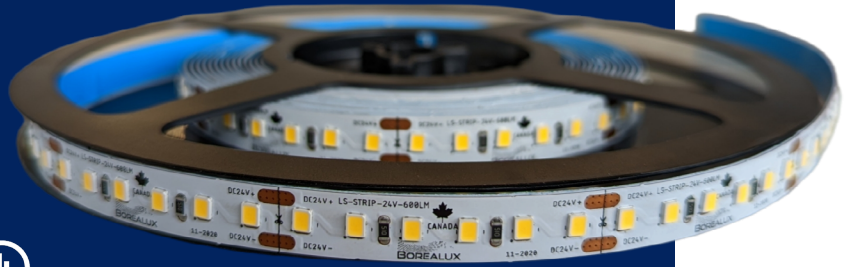

LED strip

LS-STRIP-24V

24 V LED strip offering consistent brightness and long-lasting performance.
 Made in Quebec - Canada

DESCRIPTION

CRI 80+(B CHIP) or CRI 90+ (BRIDGELUX CHIP)

SMD 2835

Power 300lm/3W, 400lm/4W, 600lm/6W

DIMENSIONS

ORDER SHEET - 24V STRIP

1 STRIP	2 LUMEN	3 CRI	4 CCT	5 PROTECTION	6 LENGTH	7 UNIT
LS-STRIP-24V						

8 INPUT WIRE	9 UNIT	10 OUTPUT WIRE	11 UNIT

Legend

Refer to the corresponding number in the box for the information to be provided.

POPULAR FLEXIBLE NEONS

For more options

MODEL	PROFILE	DIMENSIONS
<p><u>LS-EXT-NEON-SIDE-16*16</u></p> <ul style="list-style-type: none"> • 10-foot segment 		
<p><u>LS-EXT-NEON-TOP-16*16</u></p> <ul style="list-style-type: none"> • 10-foot segment 		
<p><u>LS-EXT-NEON-TOP-20*20</u></p> <ul style="list-style-type: none"> • 10-foot segment 		