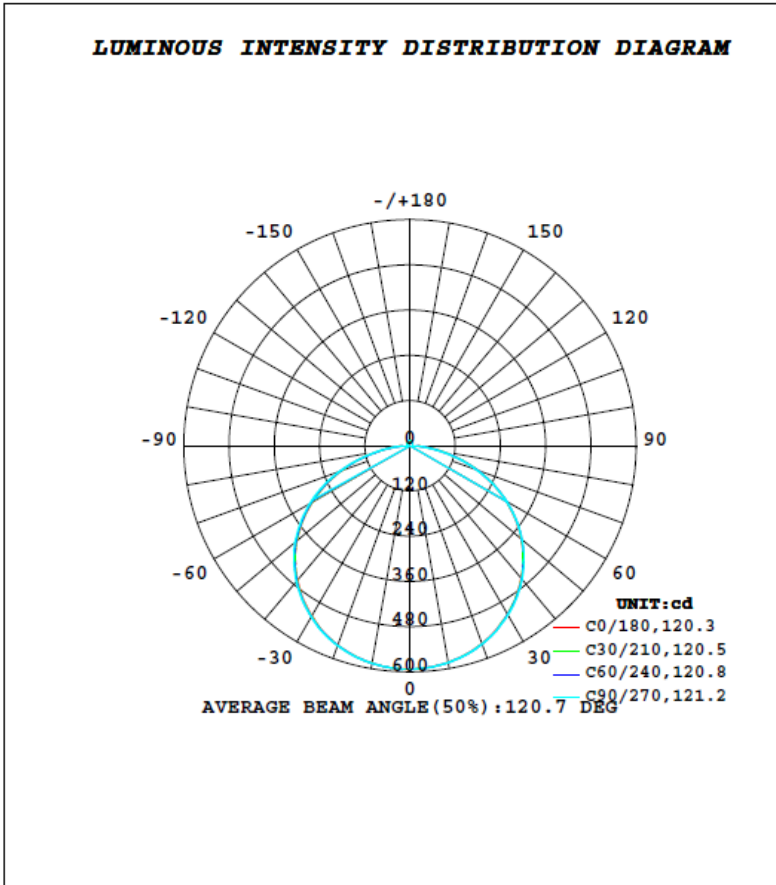

### Technical specifications

Model	Protection	Consumption	Color Temperature	Lumens	LED/ft	Input voltage	Beam angle	Maximum length	Width
LS-STRIP-MINI-24V-CCT.VAR	IP20	4,7W/pi	3000K	608lm/ft	38pcs/ft	24V	120°	32 ft	10mm
	IP20	9,4W/pi	4000K	1182lm/ft	38pcs/ft	24V	120°	32 ft	10mm
	IP20	4,7W/pi	5000K	595lm/ft	38pcs/ft	24V	120°	32 ft	10mm

**LS-STRIP-24V-CCT.VAR**

**LED TAPE**

Photometric test  
4000K

**C Range: 0 - 360DEG**  
**C Interval: 30.0DEG**  
**Test Speed: HIGH**  
**Temperature:25.3DEG**  
**Operators:DAMIN**  
**Test Date:2023-10-12**

**γ Range: 0 - 180DEG**  
**γ Interval: 1.0DEG**  
**Test System:EVERFINE GO-2000A\_V1 SYSTEM V2.00.443**  
**Humidity:65.0%**  
**Test Distance:8.000m [K=0.7063]**  
**Remarks:**

Client  Date  Qty   
 Project  Type  PO#

**LS-STRIP-24V-CCT.VAR**

**LED TAPE**

Photometric test  
5000K

**C Range: 0 - 360DEG**  
**C Interval: 30.0DEG**  
**Test Speed: HIGH**  
**Temperature:25.3DEG**  
**Operators:DAMIN**  
**Test Date:2023-10-12**