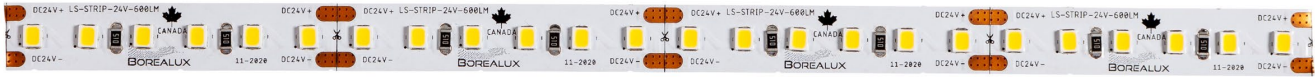

Client Date Qty
Project Type PO#

LS-STRIP-24V

Flexible LED Strip

Description

- CRI 80+(B CHIP) or CRI 90+ (BRIDGELUX CHIP)
- SMD 2835
- Made in Canada
- 50 000hrs + lifetime
- Working temperature -40° to +60° celcius
- 5 years warranty
- 3-Step MacAdam’s ellipse, single binning
- Reverse connexion protection
- IP20 or IP67

Specifications CRI 80+

Model	Protection	Power	Color Temperature	Lumens	LED/FT	Voltage	Beam angle	Maximum length	Width
LS-STRIP-24V-300LM-80-2,7K	IP20/IP67	4W/ft	2700K	300lm/ft	38pcs/ft	24V	120°	32 ft	10mm
LS-STRIP-24V-300LM-80-3K	IP20/IP67	4W/ft	3000K	300lm/ft	38pcs/ft	24V	120°	32 ft	10mm
LS-STRIP-24V-300LM-80-3,5K	IP20/IP67	4W/ft	3500K	300lm/ft	38pcs/ft	24V	120°	32 ft	10mm
LS-STRIP-24V-300LM-80-4K	IP20/IP67	4W/ft	4000K	300lm/ft	38pcs/ft	24V	120°	32 ft	10mm
LS-STRIP-24V-300LM-80-5K	IP20/IP67	4W/ft	5000K	300lm/ft	38pcs/ft	24V	120°	32 ft	10mm

Model	Protection	Power	Color temperature	Lumens	LED/FT	Voltage	Beam angle	Maximum length	Width
LS-STRIP-24V-600LM-80-2,7K	IP20/IP67	6W/ft	2700K	600lm/ft	38pcs/ft	24V	120°	32 ft	10mm
LS-STRIP-24V-600LM-80-3K	IP20/IP67	6W/ft	3000K	600lm/ft	38pcs/ft	24V	120°	32 ft	10mm
LS-STRIP-24V-600LM-80-3,5K	IP20/IP67	6W/ft	3500K	600lm/ft	38pcs/ft	24V	120°	32 ft	10mm
LS-STRIP-24V-600LM-80-4K	IP20/IP67	6W/ft	4000K	600lm/ft	38pcs/ft	24V	120°	32 ft	10mm
LS-STRIP-24V-600LM-80-5K	IP20/IP67	6W/ft	5000K	600lm/ft	38pcs/ft	24V	120°	32 ft	10mm

Model	Protection	Power	Color temperature	Lumens	LED/FT	Voltage	Beam angle	Maximum length	Width
LS-STRIP-24V-800LM-80-2,7K	IP20/IP67	8W/ft	2700K	800lm/ft	38pcs/ft	24V	120°	32 ft	10mm
LS-STRIP-24V-800LM-80-3K	IP20/IP67	8W/ft	3000K	800lm/ft	38pcs/ft	24V	120°	32 ft	10mm
LS-STRIP-24V-800LM-80-3,5K	IP20/IP67	8W/ft	3500K	800lm/ft	38pcs/ft	24V	120°	32 ft	10mm
LS-STRIP-24V-800LM-80-4K	IP20/IP67	8W/ft	4000K	800lm/ft	38pcs/ft	24V	120°	32 ft	10mm
LS-STRIP-24V-800LM-80-5K	IP20/IP67	8W/ft	5000K	800lm/ft	38pcs/ft	24V	120°	32 ft	10mm

Model	Protection	Power	Color temperature	Lumens	LED/FT	Voltage	Beam angle	Maximum length	Width
LS-STRIP-24V-1000LM-80-2,7K	IP20/IP67	10W/ft	2700K	1000lm/ft	38pcs/ft	24V	120°	32 ft	10mm
LS-STRIP-24V-1000LM-80-3K	IP20/IP67	10W/ft	3000K	1000lm/ft	38pcs/ft	24V	120°	32 ft	10mm
LS-STRIP-24V-1000LM-80-3,5K	IP20/IP67	10W/ft	3500K	1000lm/ft	38pcs/ft	24V	120°	32 ft	10mm
LS-STRIP-24V-1000LM-80-4K	IP20/IP67	10W/ft	4000K	1000lm/ft	38pcs/ft	24V	120°	32 ft	10mm
LS-STRIP-24V-1000LM-80-5K	IP20/IP67	10W/ft	5000K	1000lm/ft	38pcs/ft	24V	120°	32 ft	10mm