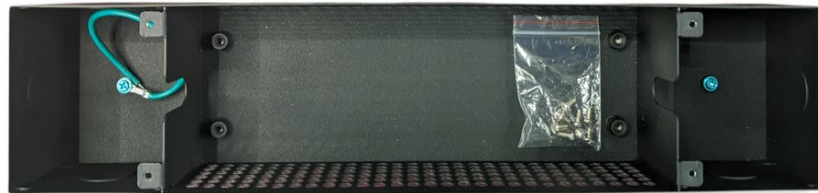

Client Date Qty
Project Type PO#

LS-PSU-BOX-40W-80W

Description

- Black metal box
- In&out pre-perforation for cable
- For indoor use
- Compatible with this power supply units series:

LS-PSU-24V-DIM-80W, LS-PSU-12V-DIM-80W, LS-PSU-24V-DIM-40W, LS-PSU-12V-DIM-40W