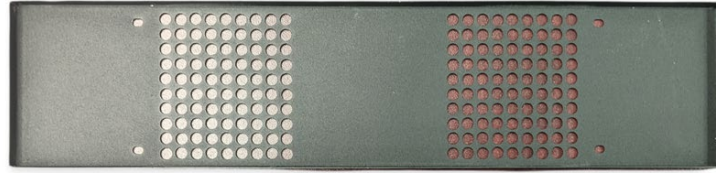

Client Date Qty
Project Type PO#

LS-PSU-BOX-40W-80W

Description

- Black metal box
- In&out pre-perforation for cable
- For indoor use
- Compatible with this power supply units series:

LS-PSU-24V-DIM-80W, LS-PSU-12V-DIM-80W, LS-PSU-24V-DIM-40W, LS-PSU-12V-DIM-40W

Dimensions