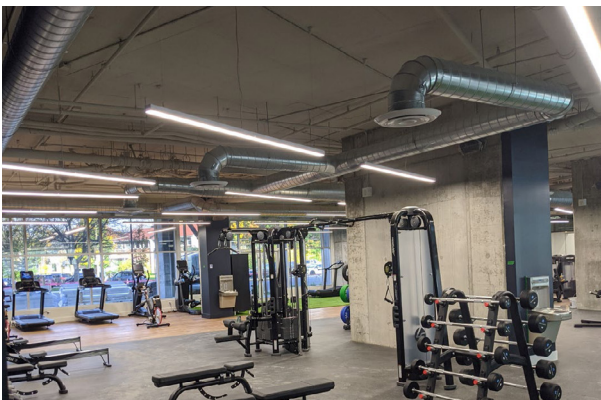

Profile

LS-EXT-SUS-75*32

Slim suspended profile (adjustable cables).
Durable, lightweight aluminum, a variety
of options, and accessories.
Made in Québec - Canada.

DESCRIPTION

Slim suspended profile (adjustable cables)