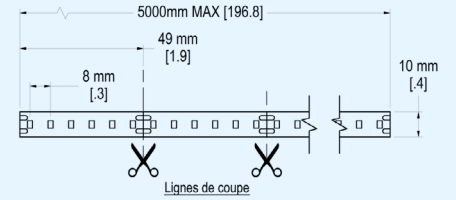

*AVAILABILITY TO BE CONFIRMED / ** STANDARD 24" POWER SUPPLY WIRE

POPULAR STRIP

MODEL	STRIP	DIMENSIONS
-------	-------	------------

LS-STRIP-24V-400LM

24-volt strip
 with 400 lumen per foot

LS-STRIP-24V-600LM