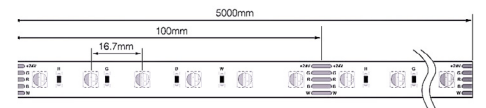

*AVAILABILITY TO BE CONFIRMED / ** STANDARD 24" POWER SUPPLY WIRE

POPULAR STRIP

MODEL	STRIP	DIMENSIONS
-------	-------	------------

LS-STRIP-24V-400LM

24-volt strip
 with 400 lumen per foot

LS-STRIP-24V-600LM

24-volt strip
 with 600 lumen per foot

LS-STRIP-24V-800LM

24-volt strip
 with 800 lumen per foot

LS-STRIP-24V-RGBW

24-volt RGBW strip

ACCESSORIES

For more options

MODEL