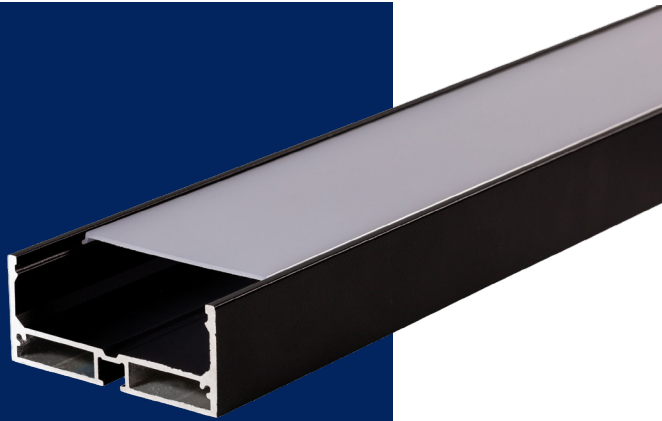

Profile

LS-EXT-SUS-75*32

Slim suspended profile (adjustable cables).
Durable, lightweight aluminum, a variety
of options, and accessories.
Made in Québec - Canada.

DESCRIPTION

Slim suspended profile (adjustable cables)

Highly versatile and durable aluminum (AL6063-T5)

Available in frost lens

Available in natural aluminum, black, or white finishes
Custom sizes available upon request

Compatible with our 10-12mm LED tapes

*AVAILABILITY TO BE CONFIRMED / ** STANDARD 24" POWER SUPPLY WIRE

POPULAR STRIP

MODEL	STRIP	DIMENSIONS
-------	-------	------------

LS-STRIP-24V-400LM

24-volt strip
 with 400 lumen per foot

LS-STRIP-24V-600LM