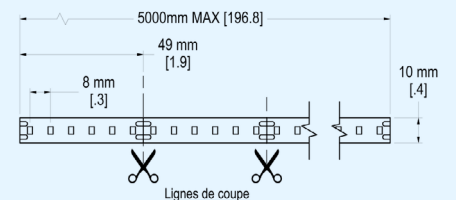

LS-STRIP-24V-800LM

24-volt strip
with 800 lumen per foot