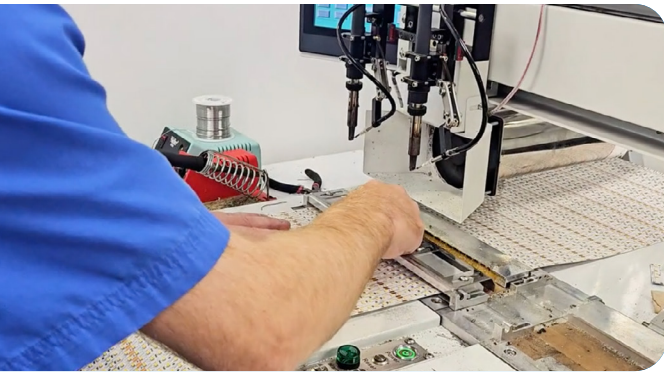

Why | Pourquoi

BOREALUX

- ✓ 100% Canadian LED manufacturer
- ✓ 5 year warranties
- ✓ Very fast delivery
- ✓ Very high custom production capacity

- ✓ Manufacturier DEL 100 % Canadien
- ✓ Garanties de 5 ans
- ✓ Livraison très rapide
- ✓ Capacité très élevée de production sur mesure

Contact Us Contactez-nous

- ☎ 1-888-540-4713
- ✉ vi@borealux.com
- 📍 670 rue Bouvier, Suite 108,
  Quebec, Canada G2J 1A7

BOREALUX.COM

Discover all our products | Découvrez tous nos produits