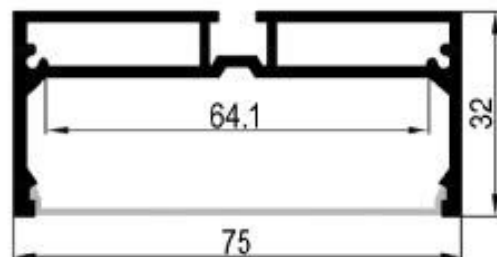

DIMENSIONS

ORDER SHEET - PROFILE

1 PROFILE	2 STRIP	3 CRI	4 CCT	5 LENGTH	6 UNIT	7 LENS*
LS-EXT-SUS-75*32						

8 FINISH*	8 FINISH*	9 PROTECTION

10 SPECIAL REQUEST** *Quantity xx clips, 4-foot power supply wire, etc.*

*AVAILABILITY TO BE CONFIRMED / ** STANDARD 24" POWER SUPPLY WIRE

POPULAR STRIP

MODEL	STRIP	DIMENSIONS
-------	-------	------------

LS-STRIP-24V-400LM

24-volt strip
 with 400 lumen per foot

LS-STRIP-24V-600LM