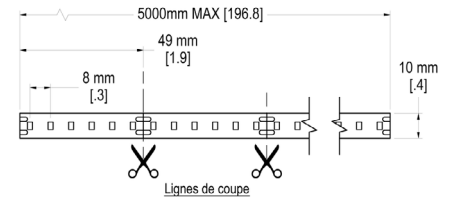

LS-STRIP-24V-600LM

24-volt strip
with 600 lumen per foot