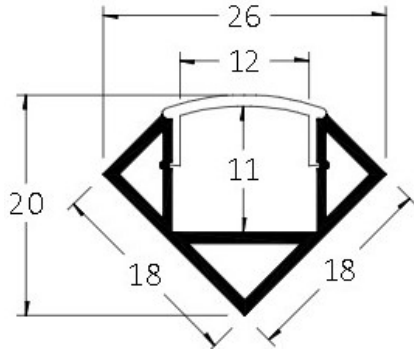

Client Date Qty
Project Type PO#

LS-EXT-SUR-CORNER

Dimensions