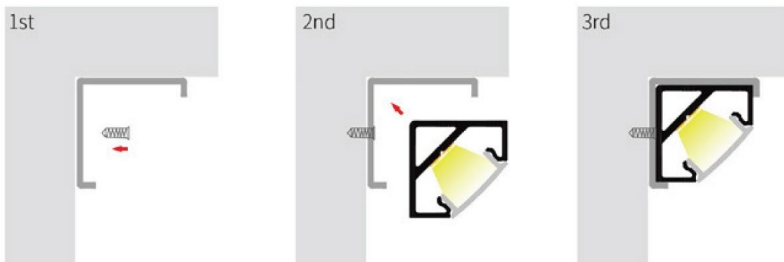

The advantage in choosing the LS-EXT-SUR-CORNER

Wires can come out the end or underneath the extrusion
This makes for a clean surface

LED Tape

Compatible avec les
rubans de 10mm de large

Linear weight

0,07 lb/Foot 0,105kg/m

Client Date Qty
 Project Type PO#

LS-EXT-SUR-CORNER

Dimensions

Installation

Installation en surface

Accessories

LS-EXT-CORNER-LEN

- CLEAR
- FROSTED
- OPALIN

LS-EXT-SUR-CORNER-CLIP

LS-EXT-SUR-CORNER-CAP