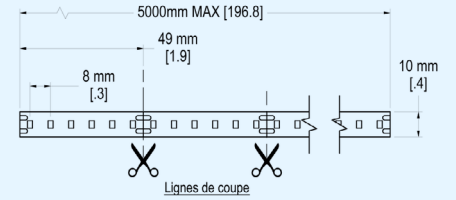

9

- IP20 dry interior
- IP65 wet interior

10

Provide any other information required to specify your order.

*AVAILABILITY TO BE CONFIRMED / ** STANDARD 24" POWER SUPPLY WIRE

POPULAR STRIP

For more options

MODEL

STRIP

DIMENSIONS

LS-STRIP-24V-400LM

24-volt strip
 with 400 lumen per foot

LS-STRIP-24V-600LM

24-volt strip
 with 600 lumen per foot

LS-STRIP-24V-800LM

24-volt strip
 with 800 lumen per foot