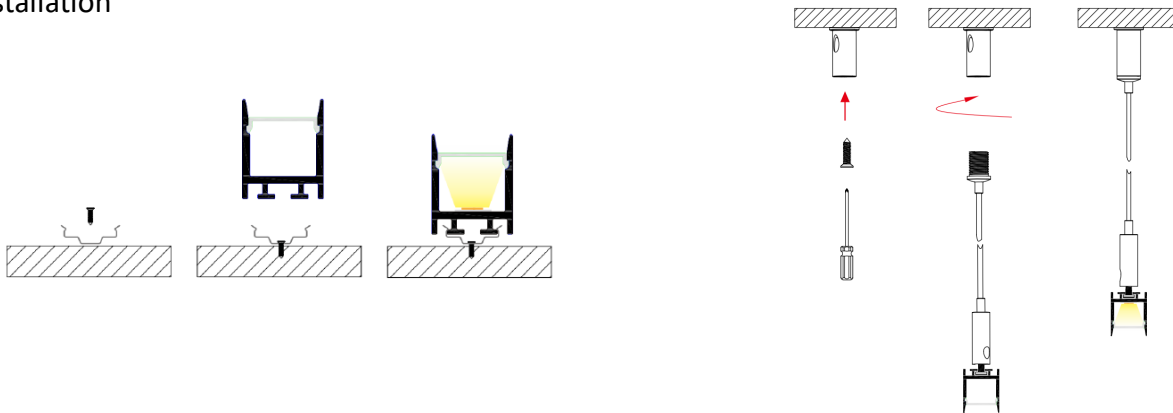

Installation

Accessories

LS-EXT-SUR-LEN-GI