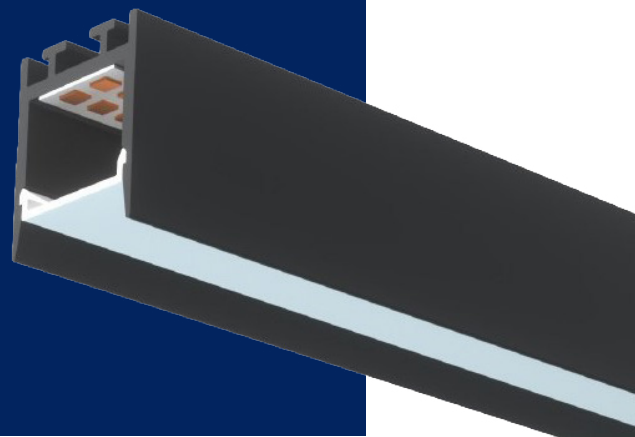

Profile

LS-EXT-SUR-25*31

Surface-mounted or suspended profile (adjustable cables). Durable, lightweight aluminum, a variety of options, and accessories. Made in Québec - Canada.

DESCRIPTION

Surface-mounted or suspended profile (adjustable cables)

Highly versatile and durable aluminum (AL6063-T5)

Available in opal lens

Available in natural aluminum, black, or white finishes
Custom sizes available upon request

Compatible with our 10-12mm LED tapes

DIMENSIONS