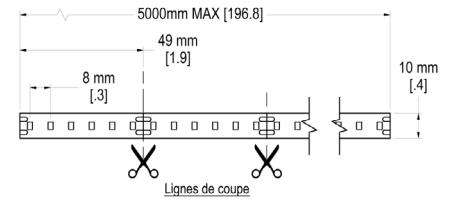

STRIP

DIMENSIONS

LS-STRIP-24V-400LM

24-volt strip
 with 400 lumen per foot

LS-STRIP-24V-600LM

24-volt strip
 with 600 lumen per foot

LS-STRIP-24V-800LM

24-volt strip
 with 800 lumen per foot