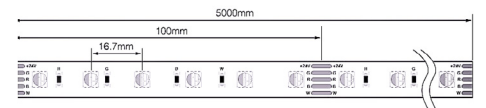

LS-STRIP-24V-RGBW

24-volt RGBW strip