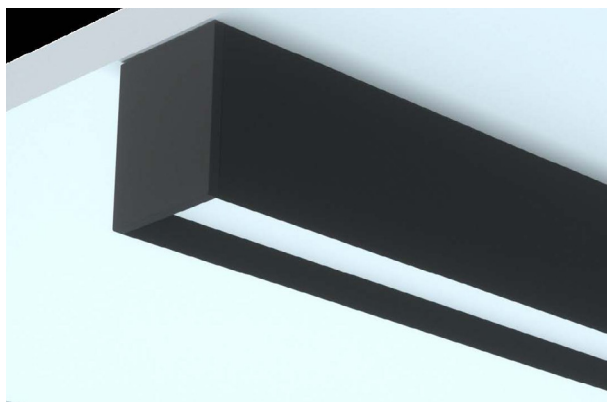

Profile

LS-EXT-SUR-25*31

Surface-mounted or suspended profile (adjustable cables). Durable, lightweight aluminum, a variety of options, and accessories. Made in Québec - Canada.

DESCRIPTION

Surface-mounted or suspended profile (adjustable cables)

Highly versatile and durable aluminum (AL6063-T5)

Available in opal lens

Available in natural aluminum, black, or white finishes
Custom sizes available upon request

Compatible with our 10-12mm LED tapes

DIMENSIONS