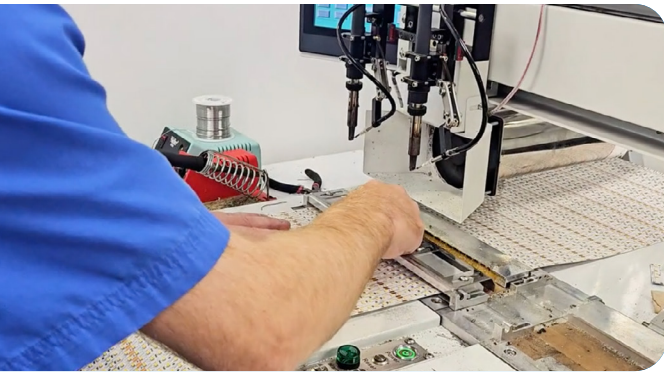

Why | Pourquoi

BOREALUX

- ✓ 100% Canadian LED manufacturer
- ✓ 5 year warranties
- ✓ Very fast delivery
- ✓ Very high custom production capacity

- ✓ Manufacturier DEL 100 % Canadien
- ✓ Garanties de 5 ans
- ✓ Livraison très rapide
- ✓ Capacité très élevée de production sur mesure

Contact Us Contactez-nous

☎ 1-888-540-4713

✉ vi@borealux.com

📍 670 rue Bouvier, Suite 108,
Quebec, Canada G2J 1A7

BOREALUX.COM

Discover all our products | Découvrez tous nos produits