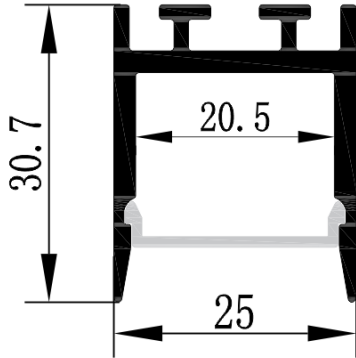

### Compatible LED tape

Compatible with 10-12mm LED tape

Client  Date  Qty   
Project  Type  PO#

## Dimensions