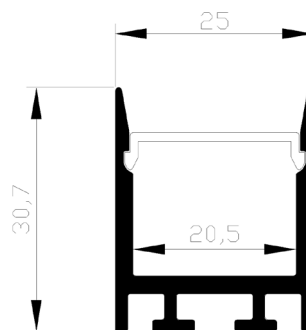

ORDER SHEET - PROFILE

| | | | | | | |
|------------------|----------------|--------------|--------------|-----------------|---------------|----------------|
| 1 PROFILE | 2 STRIP | 3 CRI | 4 CCT | 5 LENGTH | 6 UNIT | 7 LENS* |
| LS-EXT-SUR-25*31 | | | | | | |

STRIP

DIMENSIONS

LS-STRIP-24V-400LM

24-volt strip
 with 400 lumen per foot

LS-STRIP-24V-600LM

24-volt strip
 with 600 lumen per foot

LS-STRIP-24V-800LM

24-volt strip
 with 800 lumen per foot