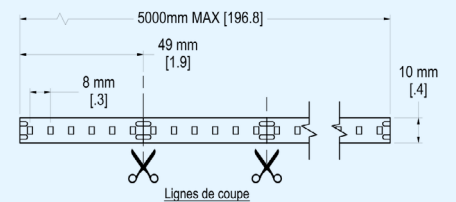

STRIP

DIMENSIONS

LS-STRIP-24V-400LM

24-volt strip
 with 400 lumen per foot

LS-STRIP-24V-600LM

24-volt strip
 with 600 lumen per foot

LS-STRIP-24V-800LM

24-volt strip
 with 800 lumen per foot