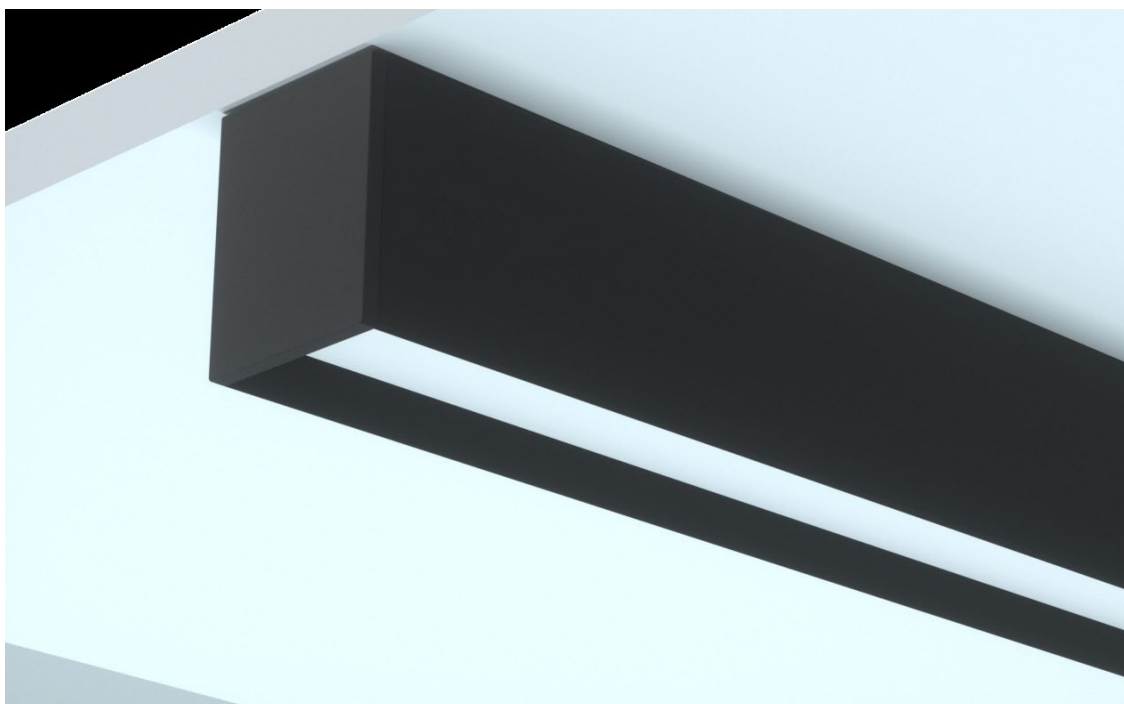

Compatible LED tape

Compatible with 10-12mm LED tape