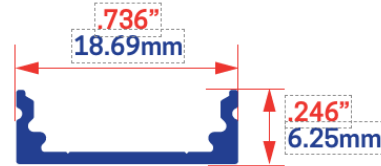

Client

Date

Qty

Project

Type

PO#

LS-EXT-SUR-19*07