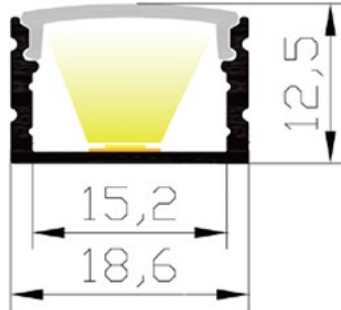

### Description

For cabinet lighting, under-counter lighting, decorative line, walk-inn, etc.

It is used in all situations. Its opaline, frosted or clear lens diffuses the light perfectly.

Compatible with our 10-12mm LED tapes.

### Dimensions