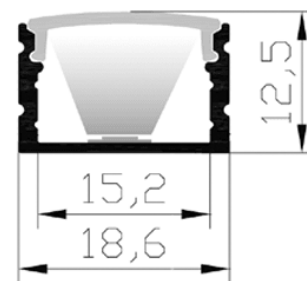

Profile

LS-EXT-SUR-18*11

Surface profile for countertops, decorative trim, toe kick, and more. lens diffuses the light perfectly. Made in Quebec - Canada.

DESCRIPTION

Profile for surface mounting

Highly versatile and durable aluminum (AL6063-T5)

Choice of clear, frost, opalin or smoked lens.

Available in natural aluminum, black, or white finishes.
Custom sizes available upon request.

Compatible with our 10-12mm LED tapes.

DIMENSIONS

ORDER SHEET - PROFILE

1 PROFILE	2 STRIP	3 CRI	4 CCT	5 LENGTH	6 UNIT	7 LENS*
LS-EXT-SUR-18*11						

8 FINISH*	9 PROTECTION	10 APPLICATION

11 SPECIAL REQUEST** *Quantity xx clips, 4-foot power supply wire, etc.*

<p>Legend</p> <p>Refer to the corresponding number in the box for the information to be provided.</p>	<p>2</p> <ul style="list-style-type: none"> 12V-400LM 12V-RGBW 24V-300LM 24V-400LM 24V-600LM 24V-800LM 24V-HP 24V-LL 24V-RGBW 	<p>3</p> <ul style="list-style-type: none"> 80 90 	<p>4</p> <ul style="list-style-type: none"> 2700k 3000k 3500k 4000k 5000k RGBW on demand 	<p>5</p> <p>Specify the desired length.</p>	<p>6</p> <p>Select the unit of measurement for the length provided:</p> <ul style="list-style-type: none"> Meters Inches Feet 	<p>7</p> <ul style="list-style-type: none"> CL: clear Gl: frost OP: opalin SM: smoke None <p><small>* Availability to be confirmed</small></p>
<p>8</p> <ul style="list-style-type: none"> ALU: aluminium WHT: white BLK: black CTM: custom <p><small>* Availability to be confirmed</small></p>	<p>9</p> <ul style="list-style-type: none"> IP20 IP65 	<p>10</p> <ul style="list-style-type: none"> CSA: aluminium surface clip None 	<p>11</p> <ul style="list-style-type: none"> AID: dry interior AIW: wet interior 	<p>12</p> <p>Provide any other information required to specify your order.</p>		

*AVAILABILITY TO BE CONFIRMED / ** STANDARD 24" POWER SUPPLY WIRE

POPULAR STRIP

For more options

MODEL

STRIP

DIMENSIONS

LS-STRIP-24V-400LM

24-volt strip
with 400 lumen per foot