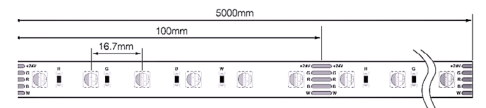

*AVAILABILITY TO BE CONFIRMED / ** STANDARD 24" POWER SUPPLY WIRE

POPULAR STRIP

For more options

MODEL

STRIP

DIMENSIONS

LS-STRIP-24V-400LM

24-volt strip
with 400 lumen per foot

LS-STRIP-24V-600LM

24-volt strip
with 600 lumen per foot

LS-STRIP-24V-800LM

24-volt strip
with 800 lumen per foot

LS-STRIP-24V-RGBW

24-volt RGBW strip

ACCESSORIES

For more options

MODEL

LS-EXT-18*11-LENS-OPALIN

LS-EXT-18*11-LENS-FROST

LS-EXT-18*11-LENS-CLEAR

LS-EXT-18*11-LENS-SMOKE

LS-EXT-SUR-18*11-CLIP

LS-EXT-SUR-18*11-END CAP

Why | Pourquoi