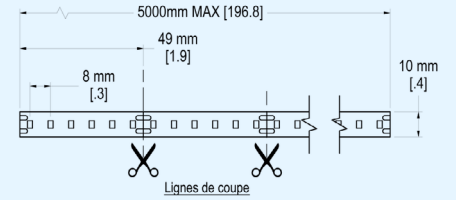

1 PROFILE	2 STRIP	3 CRI	4 CCT	5 LENGTH	6 UNIT	7 LENS*
LS-EXT-SUR-18*11						

8 FINISH*	9 PROTECTION	10 APPLICATION

11 SPECIAL REQUEST** *Quantity xx clips, 4-foot power supply wire, etc.*

<p>Legend</p> <p>Refer to the corresponding number in the box for the information to be provided.</p>	<p>2</p> <ul style="list-style-type: none"> 12V-400LM 12V-RGBW 24V-300LM 24V-400LM 24V-600LM 24V-800LM 24V-HP 24V-LL 24V-RGBW 	<p>3</p> <ul style="list-style-type: none"> 80 90 	<p>4</p> <ul style="list-style-type: none"> 2700k 3000k 3500k 4000k 5000k RGBW on demand 	<p>5</p> <p>Specify the desired length.</p>	<p>6</p> <p>Select the unit of measurement for the length provided:</p> <ul style="list-style-type: none"> Meters Inches Feet 	<p>7</p> <ul style="list-style-type: none"> CL: clear Gl: frost OP: opalin SM: smoke None <p><small>* Availability to be confirmed</small></p>
<p>8</p> <ul style="list-style-type: none"> ALU: aluminium WHT: white BLK: black CTM: custom <p><small>* Availability to be confirmed</small></p>	<p>9</p> <ul style="list-style-type: none"> IP20 IP65 	<p>10</p> <ul style="list-style-type: none"> CSA: aluminium surface clip None 	<p>11</p> <ul style="list-style-type: none"> AID: dry interior AIW: wet interior 	<p>12</p> <p>Provide any other information required to specify your order.</p>		

*AVAILABILITY TO BE CONFIRMED / ** STANDARD 24" POWER SUPPLY WIRE

POPULAR STRIP

For more options

MODEL

STRIP

DIMENSIONS

LS-STRIP-24V-400LM

24-volt strip
with 400 lumen per foot