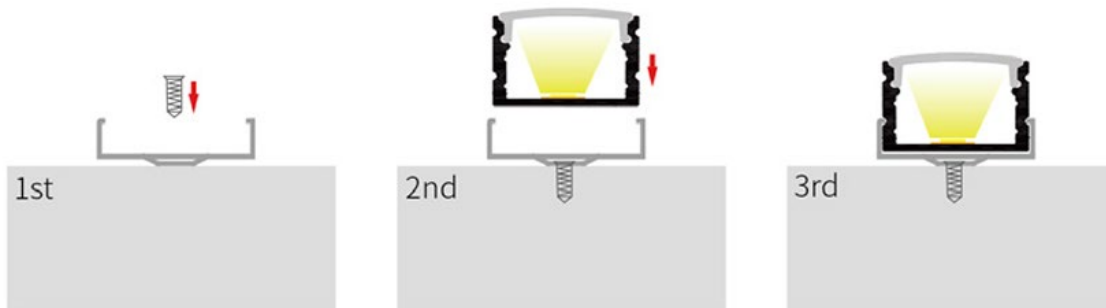

Installation

Accessories

LS-EXT-MINI-18*11-LENS-OP

LS-EXT-SUR-18*11-END CAP

LS-EXT-SUR-18*11-CLIP