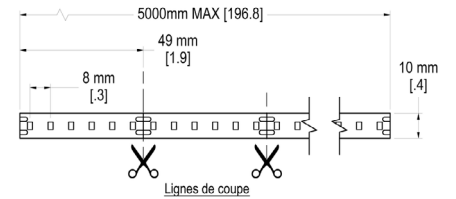

LS-STRIP-24V-600LM

24-volt strip
with 600 lumen per foot