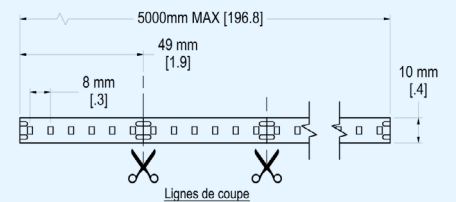

LS-STRIP-24V-800LM

24-volt strip
with 800 lumen per foot