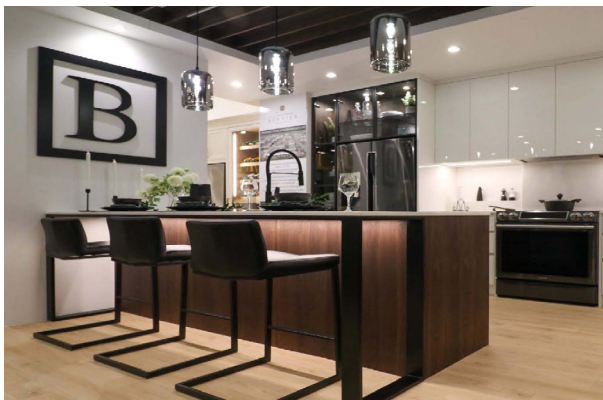

# LS-EXT-SUR-16\*13

Surface profile for countertops, decorative trim, toe kick, and more. Durable, lightweight aluminum, a variety of lenses, options, and accessories.  
Made in Québec - Canada.