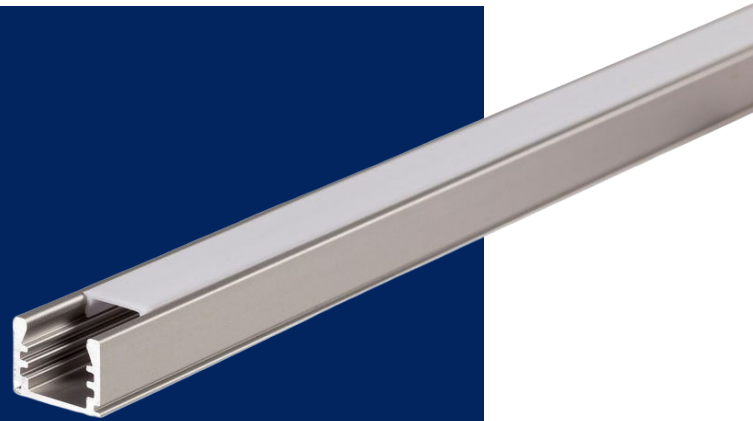

## Profile

# LS-EXT-SUR-16\*13

Surface profile for countertops, decorative trim, toe kick, and more. Durable, lightweight aluminum, a variety of lenses, options, and accessories.  
Made in Québec - Canada.

## DESCRIPTION

Surface-mounted profile

Highly versatile and durable aluminum (AL6063-T5)

Available in clear, frost, opal or smoked lens

Available in natural aluminum, black, or white finishes  
Custom sizes available upon request