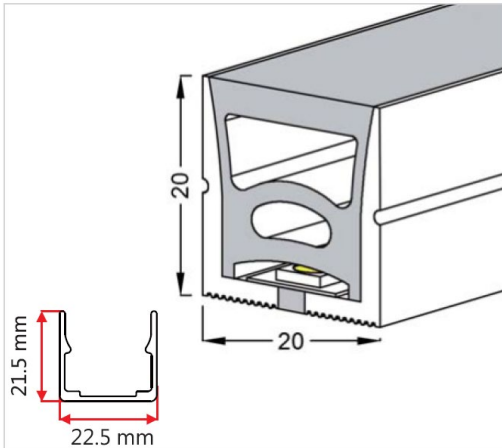

Client Date Qty
 Project Type PO#

LS-EXT-NEON-TOP-20*20

Description

- Rugged silicone design.
- Decorative line, ambient lighting, etc.
- Flexible from top to bottom.
- Resists tension during handling.
- Designed for optimal diffusion without visible dots.
- Indoor or outdoor use.
- IP67 protection.
- Compatible with all our LED strips.
- 120° beam angle
- Constancy of color temperature (Kelvin)
- Possibility up to 60 feet with LS-STRIP-24V-LL tape

Compatible LED TAPE

10-12mm width

Client Date Qty
Project Type PO#

LS-EXT-NEON-TOP-2020

Dimensions

Installation

Accessories

END CAP H

END CAP NH

CLIP

EXTRUSION