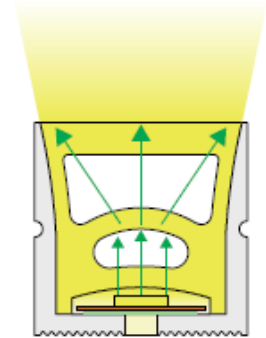

Client Date Qty
 Project Type PO#

LS-EXT-NEON-TOP-20*20

Description

- Rugged silicone design.
- Decorative line, ambient lighting, etc.
- Flexible from top to bottom.
- Resists tension during handling.
- Designed for optimal diffusion without visible dots.
- Indoor or outdoor use.
- IP67 protection.
- Compatible with all our LED strips.
- 120° beam angle
- Constancy of color temperature (Kelvin)
- Possibility up to 60 feet with LS-STRIP-24V-LL tape

Compatible LED TAPE

10-12mm width

Client Date Qty
Project Type PO#

LS-EXT-NEON-TOP-2020

Dimensions

Installation

Accessories

END CAP H

END CAP NH

CLIP

EXTRUSION