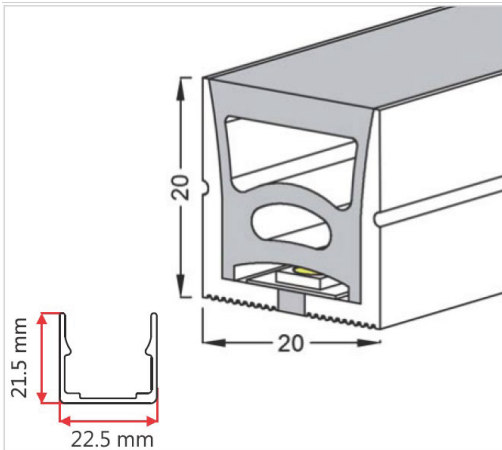

Client Date Qty
Project Type PO#

LS-EXT-NEON-TOP-20*20

Description

- Rugged silicone design.
- Decorative line, ambient lighting, etc.
- Flexible from top to bottom.
- Resists tension during handling.
- Designed for optimal diffusion without visible dots.
- Indoor or outdoor use.
- IP67 protection.
- Compatible with all our LED strips.
- 120° beam angle
- Constancy of color temperature (Kelvin)
- Possibility up to 60 feet with LS-STRIP-24V-LL tape

Compatible LED TAPE

10-12mm width

Client Date Qty
Project Type PO#

LS-EXT-NEON-TOP-2020

Dimensions

Installation

Accessories

END CAP H

END CAP NH

CLIP

EXTRUSION

EXTRUSION FLEXIBLE