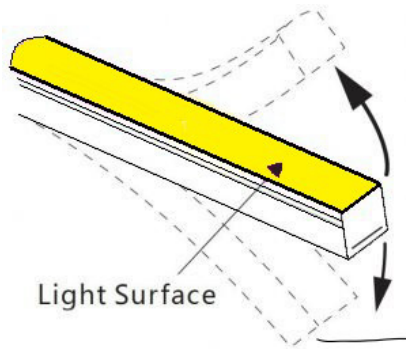

Client Date Qty
Project Type PO#

LS-EXT-NEON-TOP-20*20

Description

- Rugged silicone design.
- Decorative line, ambient lighting, etc.
- Flexible from top to bottom.
- Resists tension during handling.
- Designed for optimal diffusion without visible dots.
- Indoor or outdoor use.
- IP67 protection.
- Compatible with all our LED strips.
- 120° beam angle
- Constancy of color temperature (Kelvin)
- Possibility up to 60 feet with LS-STRIP-24V-LL tape

Compatible LED TAPE

10-12mm width

Client Date Qty
Project Type PO#

LS-EXT-NEON-TOP-2020

Dimensions

Installation

Accessories

END CAP H

END CAP NH

CLIP

EXTRUSION

EXTRUSION FLEXIBLE