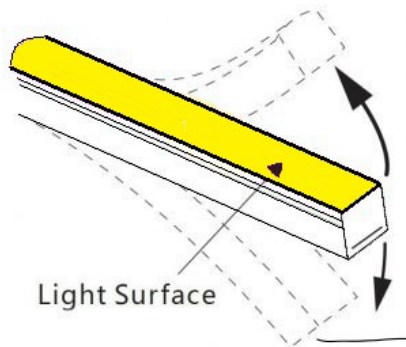

Client Date Qty
 Project Type PO#

LS-EXT-NEON-TOP-20*20

Description

- Rugged silicone design.
- Decorative line, ambient lighting, etc.
- Flexible from top to bottom.
- Resists tension during handling.
- Designed for optimal diffusion without visible dots.
- Indoor or outdoor use.
- IP67 protection.
- Compatible with all our LED strips.
- 120° beam angle
- Constancy of color temperature (Kelvin)
- Possibility up to 60 feet with LS-STRIP-24V-LL tape

Compatible LED TAPE

10-12mm width

Client Date Qty
Project Type PO#

LS-EXT-NEON-TOP-2020

Dimensions

Installation

Accessories

END CAP H

END CAP NH

CLIP

EXTRUSION