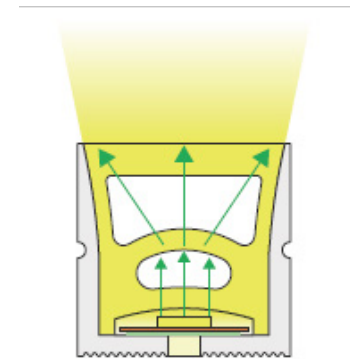

Client Date Qty
Project Type PO#

LS-EXT-NEON-TOP-20*20

Description

- Rugged silicone design.
- Decorative line, ambient lighting, etc.
- Flexible from top to bottom.
- Resists tension during handling.
- Designed for optimal diffusion without visible dots.
- Indoor or outdoor use.
- IP67 protection.
- Compatible with all our LED strips.
- 120° beam angle
- Constancy of color temperature (Kelvin)
- Possibility up to 60 feet with LS-STRIP-24V-LL tape

Compatible LED TAPE

10-12mm width

Client Date Qty
Project Type PO#

LS-EXT-NEON-TOP-2020

Dimensions

Installation

Accessories

END CAP H

END CAP NH

CLIP

EXTRUSION

EXTRUSION FLEXIBLE