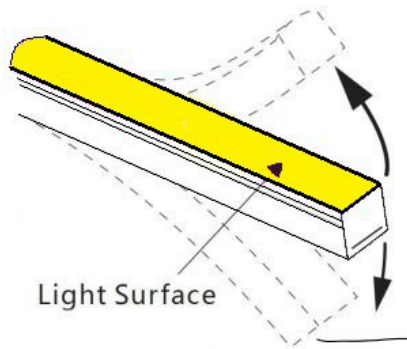

Client Date Qty
Project Type PO#

LS-EXT-NEON-TOP-1616

Description

.

- Rugged silicone design.
- Decorative line, ambient lighting, etc.
- Flexible from the sides.
- Resists tension when handling.
- Designed for optimal diffusion without visible points.
- Indoor or outdoor use.
- IP67 protection.
- Compatible with all our 10mm LED tapes.
- 120° diffusion angle
- Color temperature constancy (Kelvin)
- Up to 60 feet with LS-STRIP-24V-LL tape

Compatible LED TAPE

10mm

Client Date Qty
Project Type PO#

LS-EXT-NEON-TOP-1616

Dimensions

Installation

Accessories

END CAP H

END CAP NH

CLIP

EXTRUSION

EXTRUSION FLEXIBLE