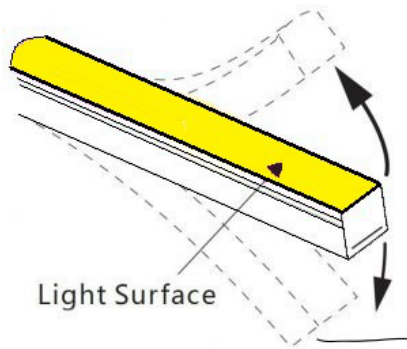

Client Date Qty
Project Type PO#

LS-EXT-NEON-TOP-1616

Description

- Rugged silicone design.
- Decorative line, ambient lighting, etc.
- Flexible from the sides.
- Resists tension when handling.
- Designed for optimal diffusion without visible points.
- Indoor or outdoor use.
- IP67 protection.
- Compatible with all our 10mm LED tapes.
- 120° diffusion angle
- Color temperature constancy (Kelvin)
- Up to 60 feet with LS-STRIP-24V-LL tape

Compatible LED TAPE

10mm

Client Date Qty
Project Type PO#

LS-EXT-NEON-TOP-1616

Dimensions

Installation

Accessories

END CAP H

END CAP NH

CLIP

EXTRUSION