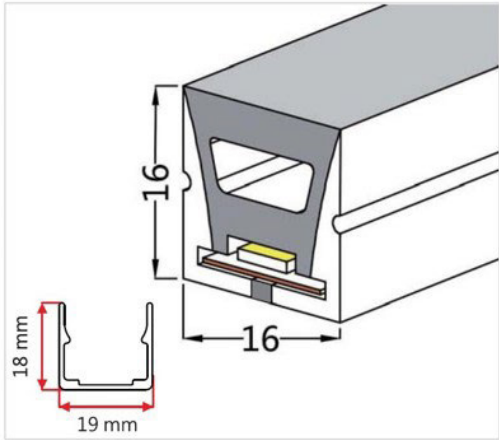

Client Date Qty
Project Type PO#

LS-EXT-NEON-TOP-1616

Description

.

- Rugged silicone design.
- Decorative line, ambient lighting, etc.
- Flexible from the sides.
- Resists tension when handling.
- Designed for optimal diffusion without visible points.
- Indoor or outdoor use.
- IP67 protection.
- Compatible with all our 10mm LED tapes.
- 120° diffusion angle
- Color temperature constancy (Kelvin)
- Up to 60 feet with LS-STRIP-24V-LL tape

Compatible LED TAPE

10mm

Client Date Qty
Project Type PO#

LS-EXT-NEON-TOP-1616

Dimensions

Installation

Accessories

END CAP H

END CAP NH

CLIP

EXTRUSION

EXTRUSION FLEXIBLE