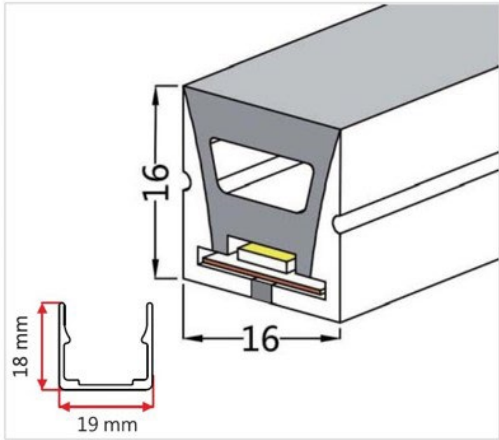

Client Date Qty
Project Type PO#

LS-EXT-NEON-TOP-1616

Description

- Rugged silicone design.
- Decorative line, ambient lighting, etc.
- Flexible from the sides.
- Resists tension when handling.
- Designed for optimal diffusion without visible points.
- Indoor or outdoor use.
- IP67 protection.
- Compatible with all our 10mm LED tapes.
- 120° diffusion angle
- Color temperature constancy (Kelvin)
- Up to 60 feet with LS-STRIP-24V-LL tape

Compatible LED TAPE

10mm

Client Date Qty
Project Type PO#

LS-EXT-NEON-TOP-1616

Dimensions

Installation

Accessories

END CAP H

END CAP NH

CLIP

EXTRUSION