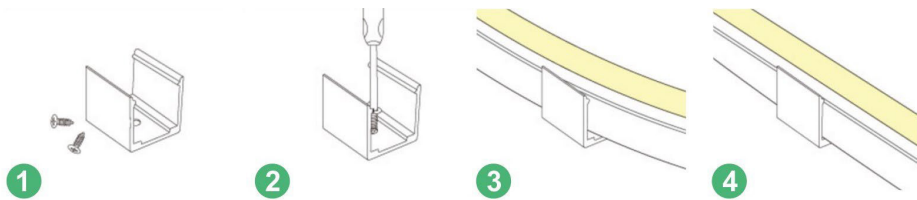

Client Date Qty
 Project Type PO#

LS-EXT-NEON-SIDE-16*16

Description

.

- Rugged silicone design.
- Decorative line, ambient lighting, etc.
- Flexible from the sides.
- Resists tension when handling.
- Designed for optimal diffusion without visible points.
- Indoor or outdoor use.
- IP67 protection.
- Compatible with all our 10mm LED tapes.
- 120° diffusion angle
- Color temperature constancy (Kelvin)
- Up to 60 feet with LS-STRIP-24V-LL tape

Compatible LED TAPE

10mm

Client Date Qty
Project Type PO#

LS-EXT-NEON-SIDE-16*16

Dimensions

Installation

Accessories

END CAP H

END CAP NH

CLIP

EXTRUSION

EXTRUSION FLEXIBLE