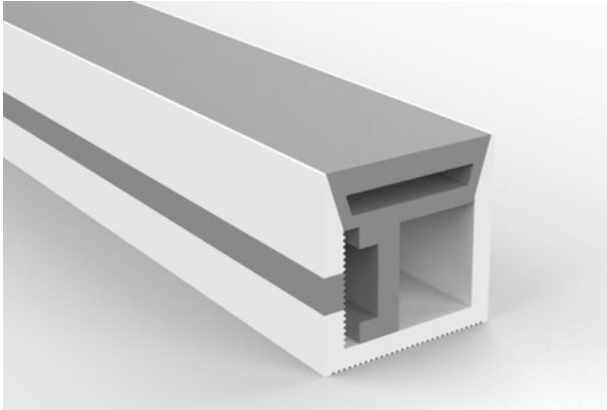

Client Date Qty
 Project Type PO#

LS-EXT-NEON-SIDE-16*16

Description

.

- Rugged silicone design.
- Decorative line, ambient lighting, etc.
- Flexible from the sides.
- Resists tension when handling.
- Designed for optimal diffusion without visible points.
- Indoor or outdoor use.
- IP67 protection.
- Compatible with all our 10mm LED tapes.
- 120° diffusion angle
- Color temperature constancy (Kelvin)
- Up to 60 feet with LS-STRIP-24V-LL tape

Compatible LED TAPE

10mm

Client Date Qty
Project Type PO#

LS-EXT-NEON-SIDE-16*16

Dimensions

Installation

Accessories

END CAP H

END CAP NH

CLIP

EXTRUSION

EXTRUSION FLEXIBLE