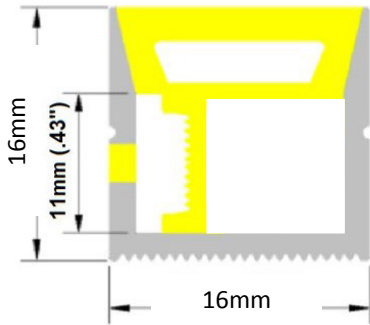

Client Date Qty
 Project Type PO#

LS-EXT-NEON-SIDE-16*16

Description

.

- Rugged silicone design.
- Decorative line, ambient lighting, etc.
- Flexible from the sides.
- Resists tension when handling.
- Designed for optimal diffusion without visible points.
- Indoor or outdoor use.
- IP67 protection.
- Compatible with all our 10mm LED tapes.
- 120° diffusion angle
- Color temperature constancy (Kelvin)
- Up to 60 feet with LS-STRIP-24V-LL tape

Compatible LED TAPE

10mm

Client Date Qty
Project Type PO#

LS-EXT-NEON-SIDE-16*16

Dimensions

Installation

Accessories

END CAP H

END CAP NH

CLIP

EXTRUSION

EXTRUSION FLEXIBLE