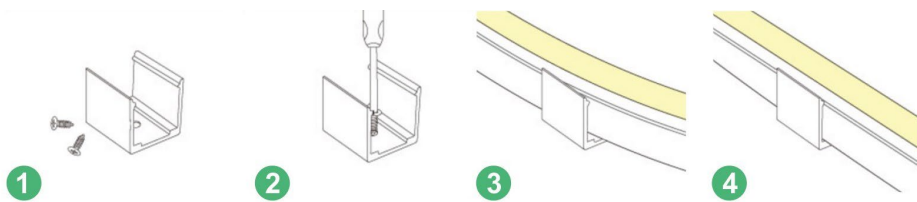

Installation