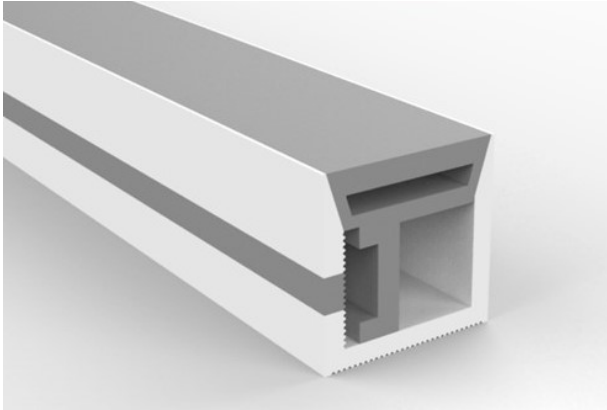

## LS-EXT-NEON-SIDE-16\*16

### Description

- Rugged silicone design.
- Decorative line, ambient lighting, etc.
- Flexible from the sides.
- Resists tension when handling.
- Designed for optimal diffusion without visible points.
- Indoor or outdoor use.
- IP67 protection.
- Compatible with all our 10mm LED tapes.
- 120° diffusion angle
- Color temperature constancy (Kelvin)
- Up to 60 feet with LS-STRIP-24V-LL tape