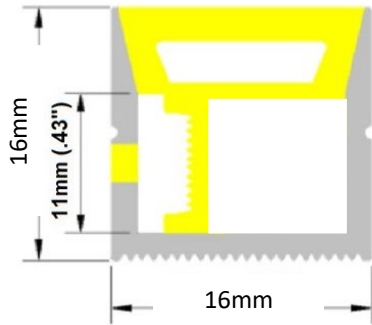

## LS-EXT-NEON-SIDE-16\*16

### Description

- Rugged silicone design.
- Decorative line, ambient lighting, etc.
- Flexible from the sides.
- Resists tension when handling.
- Designed for optimal diffusion without visible points.
- Indoor or outdoor use.
- IP67 protection.
- Compatible with all our 10mm LED tapes.
- 120° diffusion angle
- Color temperature constancy (Kelvin)
- Up to 60 feet with LS-STRIP-24V-LL tape

### Dimensions