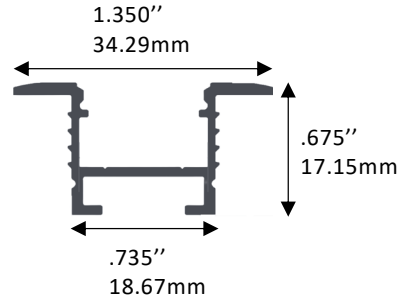

Client

Date

Qty

Project

Type

PO#

LS-EXT-ENC-35*17