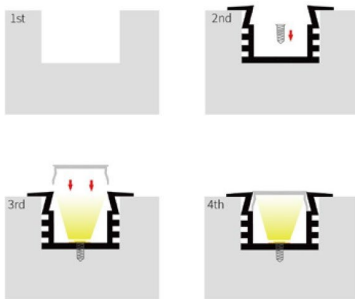

Accessories

LS-EXT-LEN