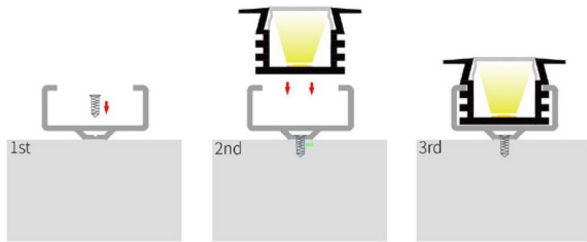

Accessories

LS-EXT-LEN