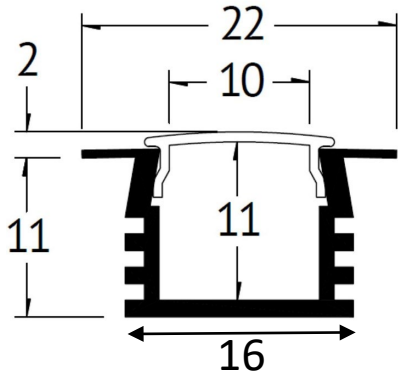

**Compatible LED engine**  
**10mm wide**

**Linear weight**  
**0,06 lb/pied, 0,089kg/m**

Client  Date  Qty   
 Project  Type  PO#

### Dimensions