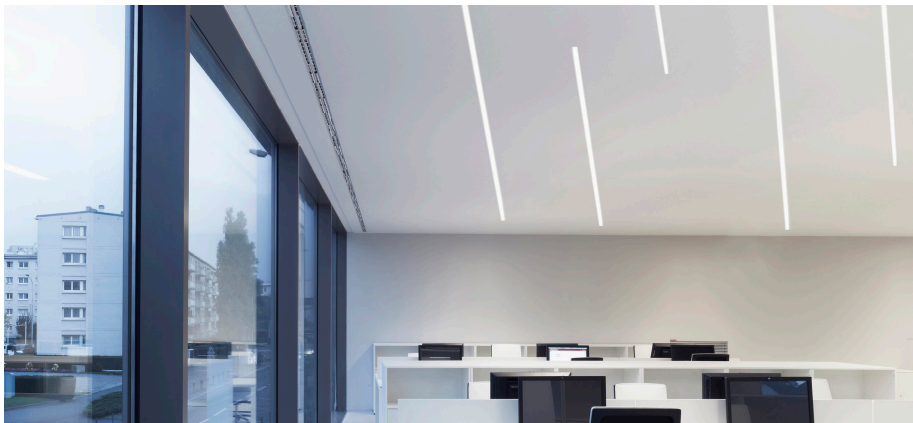

Client

Date

Qté

Projet

Type

BC#

LS-EXT-ENC-100*35

AL6063-T5

Description

- Robust aluminium construction that dissipates heat from LEDs
- This linear luminaire for recessed ceiling and wall has frosted lens to diffuse the light perfectly
- 2 LED strips are recommended for a better finish.
- The wire can come through the back or the end of the extrusion
- For commercial and residential applications
- Maximum length of 10' of extrusion

LED Tape compatible

Led tape compatible with
10 – 12mm in width