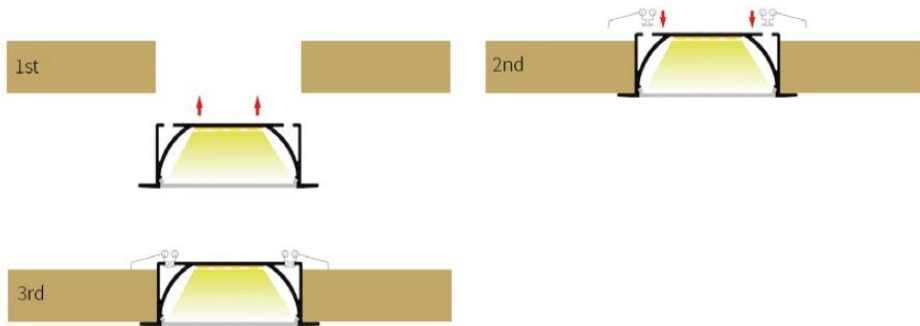

Client Date Qty
Project Type PO#

LS-EXT-ENC-100*35

AL6063-T5

Assembled in Canada

Description

The LS-EXT-ENC-100*35

- Robust aluminium construction that dissipates heat from LEDs
- This linear luminaire for recessed ceiling and wall has frosted lens to diffuse the light perfectly
- The wire can come through the back or the end of the extrusion
- For commercial and residential applications
- Maximum length of 10' of extrusion

LED Tape compatible

Led tape compatible with
10 – 12mm in width

Client Date Qty
Project Type PO#

LS-EXT-ENC-100*35

Dimensions

Installation

Accessories

LS-EXT-ENC-100*35-LEN-GI

LS-EXT-ENC-100*35-CLIP

LS-EXT-ENC-100*35-END CAP