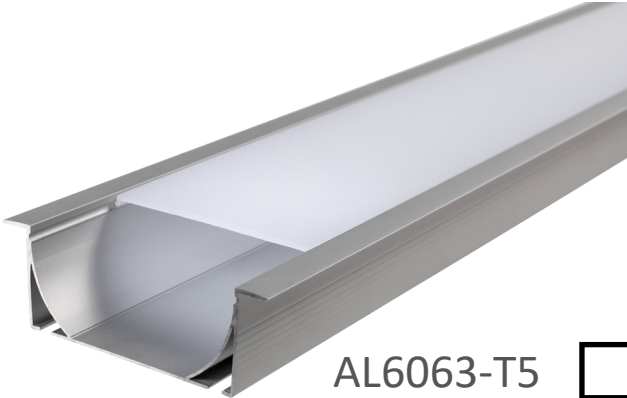

Client Date Qty
Project Type PO#

LS-EXT-ENC-100*35

AL6063-T5

Assembled in Canada

Description

The LS-EXT-ENC-100*35

- Robust aluminium construction that dissipates heat from LEDs
- This linear luminaire for recessed ceiling and wall has frosted lens to diffuse the light perfectly
- The wire can come through the back or the end of the extrusion
- For commercial and residential applications
- Maximum length of 10' of extrusion

LED Tape compatible

Led tape compatible with
10 – 12mm in width

Client Date Qty
Project Type PO#

LS-EXT-ENC-100*35

Dimensions

Installation

Accessories

LS-EXT-ENC-100*35-LEN-GI

LS-EXT-ENC-100*35-CLIP

LS-EXT-ENC-100*35-END CAP