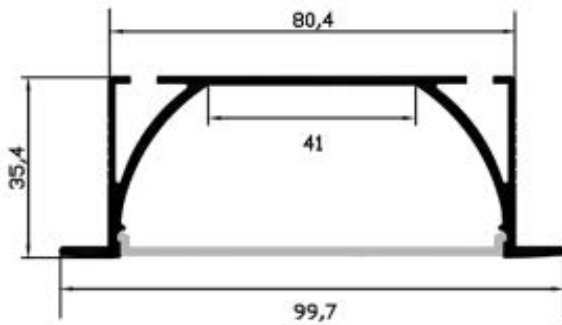

Client Date Qty
Project Type PO#

LS-EXT-ENC-100*35

AL6063-T5

Assembled in Canada

Description

The LS-EXT-ENC-100*35

- Robust aluminium construction that dissipates heat from LEDs
- This linear luminaire for recessed ceiling and wall has frosted lens to diffuse the light perfectly
- The wire can come through the back or the end of the extrusion
- For commercial and residential applications
- Maximum length of 10' of extrusion

LED Tape compatible

Led tape compatible with
10 – 12mm in width

Client Date Qty
Project Type PO#

LS-EXT-ENC-100*35

Dimensions

Installation

Accessories

LS-EXT-ENC-100*35-LEN-GI

LS-EXT-ENC-100*35-CLIP

LS-EXT-ENC-100*35-END CAP