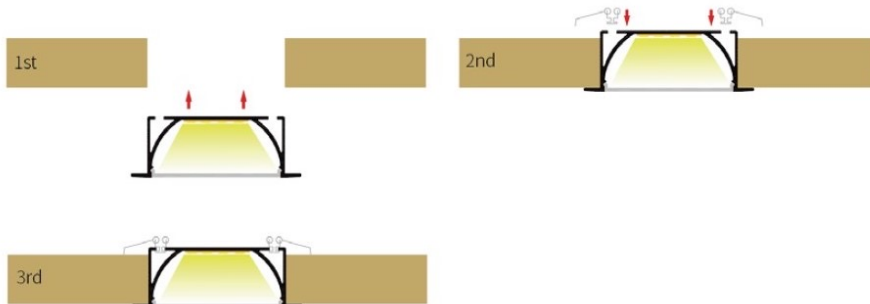

Installation

Accessoires

LS-EXT-ENC-100*35-LEN-GI

LS-EXT-ENC-100*35-CLIP

LS-EXT-ENC-100*35-END CAP