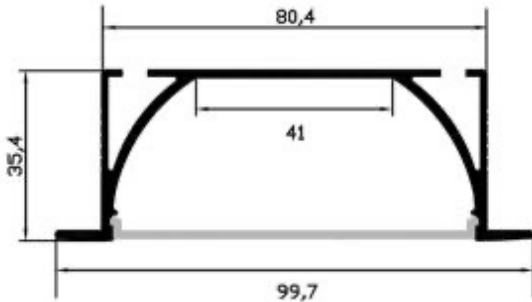

### Description

- Robust aluminium construction that dissipates heat from LEDs
- This linear luminaire for recessed ceiling and wall has frosted lens to diffuse the light perfectly
- 2 LED strips are recommended for a better finish.
- The wire can come through the back or the end of the extrusion
- For commercial and residential applications
- Maximum length of 10' of extrusion

### LED Tape compatible

Led tape compatible with  
10 – 12mm in width

Client

Date

Qté

Projet

Type

BC#

### Dimensions