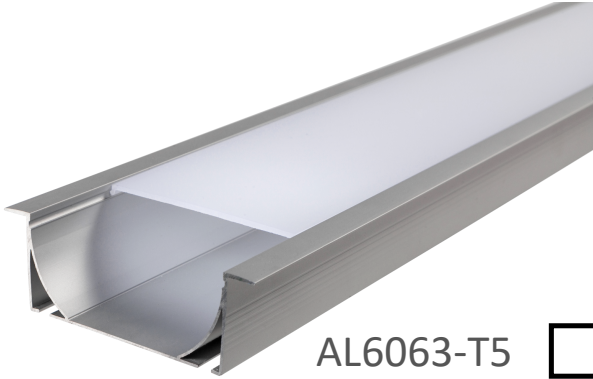

## LS-EXT-ENC-100\*35

AL6063-T5

### Description

- Robust aluminium construction that dissipates heat from LEDs
- This linear luminaire for recessed ceiling and wall has frosted lens to diffuse the light perfectly
- 2 LED strips are recommended for a better finish.
- The wire can come through the back or the end of the extrusion
- For commercial and residential applications
- Maximum length of 10' of extrusion

### LED Tape compatible

Led tape compatible with  
10 – 12mm in width

Client

Date

Qté

Projet

Type

BC#