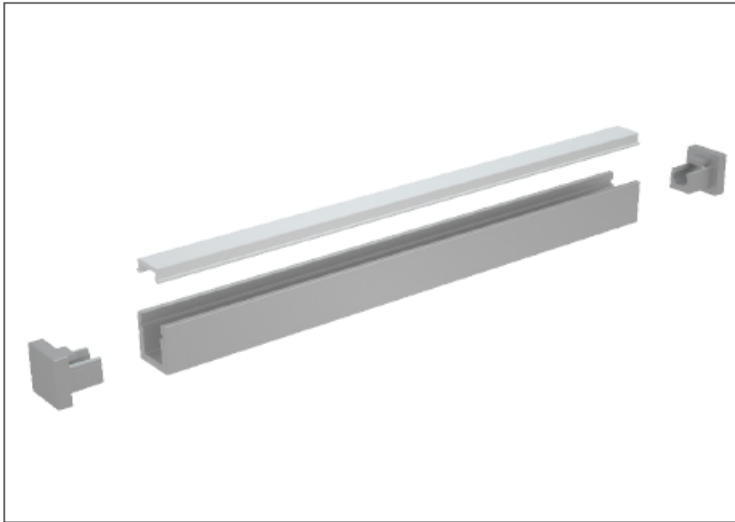

Client Date Qty
Project Type PO#

LS-EXT-SUR-0607

AL6063-T5

Assembled in Canada

Description

- Rough aluminium conception with sharp design
- Great for illumination or light decoration
- Perfect diffusion with 4 kinds of lens
- Easy to install
- Maximum length 10 feet

COMPATIBLE LED

4mm LED tape
LS-STRIP-MINI-24V-200LM

Client Date Qty
Project Type PO#

LS-EXT-SUR-0607

Dimensions

Installation

Accessories

- CLEAR
- FROST
- OPALIN
- BLACK SMOKED