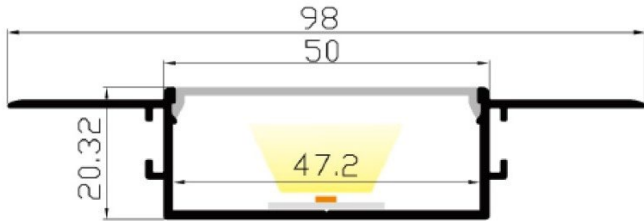

### Description

- Rough aluminum conception
- To create custom recessed luminaire
- Design to merge with the structure
- Perfect lighting diffusion with 3 choices of lens
- Light source width 50mm
- Maximum length of 10 feet
- Commercial and residential installation

## Dimensions