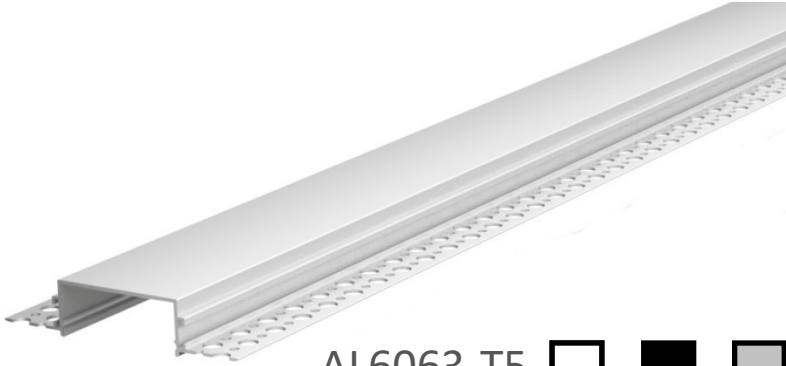

## LS-EXT-DECO-EMB-47.2\*20.3

AL6063-T5

### Description

- Rough aluminum conception
- To create custom recessed luminaire
- Design to merge with the structure
- Perfect lighting diffusion with 3 choices of lens
- Light source width 50mm
- Maximum length of 10 feet
- Commercial and residential installation