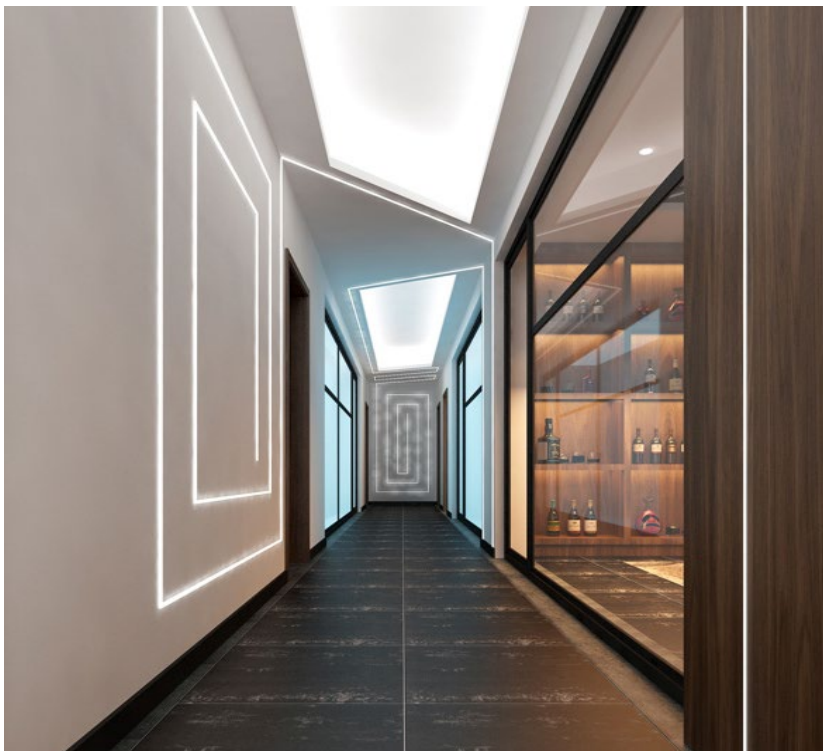

Client Date Qty
Project Type PO#

LS-EXT-DECO-EMB-47.2*20.3

AL6063-T5 ☐ ☐ ☐

Description

- •Rough aluminum conception
- •To create custom recessed luminaire
- •Design to merge with the structure
- •Perfect lighting diffusion with 3 choices of lens
- •Light source width 50mm
- •Maximum length of 10 feet
- •Commercial and residential installation

COMPATIBLE LED

10-12mm LED STRIP