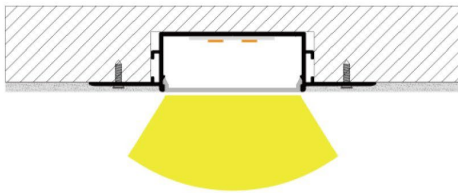

Installation

Accessories

LS-EXT-DECO-EMB-47.2*20.3-LEN-GI

- ☐ CLEAR
- ☐ FROST
- ☐ OPALIN

LS-EXT-DECO-EMB-47.2*20.3-END CAP

LS-EXT-DECO-EMB-47.2*20.3-CONNECTOR1

LS-EXT-DECO-EMB-47.2*20.3-CONNECTOR2