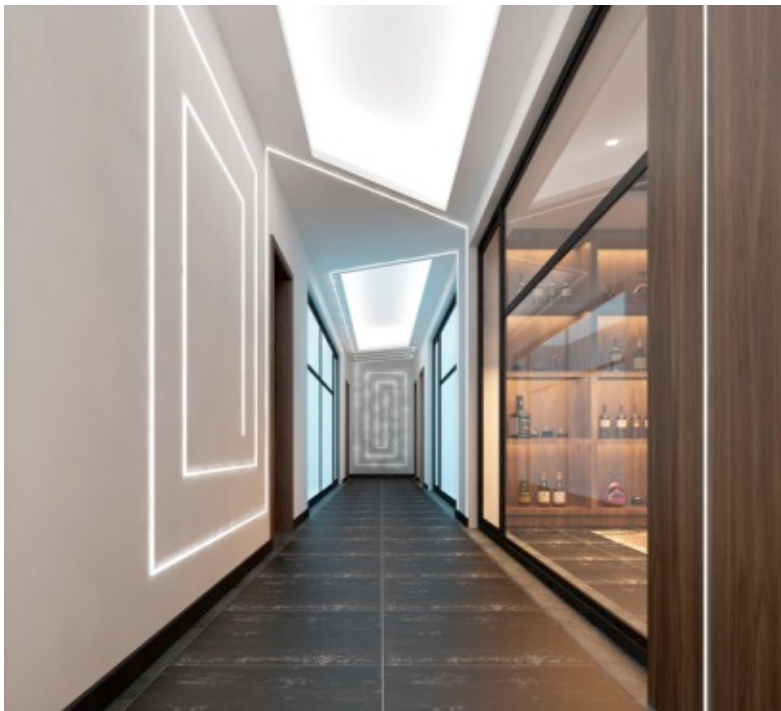

Client Date Qty
Project Type PO#

LS-EXT-DECO-EMB-13*14

AL6063-T5 ☐ ☐ ☐

Description

- Heavy-duty aluminum design
- Embedded in gypsum
- Design that blends well with the structure
- Perfect diffusion with 4 lens choices
- 10mm light source width
- Sold by the foot
- For commercial and residential installation

Compatible LED Strip

8-10mm