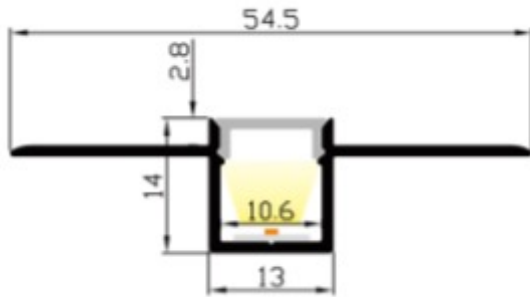

Client Date Qty
Project Type PO#

LS-EXT-DECO-EMB-13*14

AL6063-T5

Description

- Heavy-duty aluminum design
- Embedded in gypsum
- Design that blends well with the structure
- Perfect diffusion with 4 lens choices
- 10mm light source width
- Sold by the foot
- For commercial and residential installation

Compatible LED Strip

8-10mm

Client Date Qty
Project Type BC#

LS-EXT-DECO-EMB-13*14

Dimensions

Installation

Accessories

LS-EXT-DECO-EMB-13*14-LEN