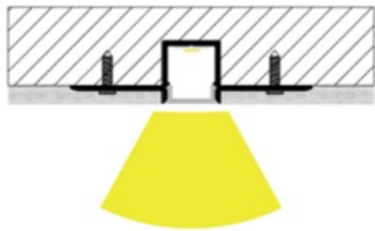

Client Date Qty
Project Type PO#

LS-EXT-DECO-EMB-13*14

AL6063-T5

Description

- Heavy-duty aluminum design
- Embedded in gypsum
- Design that blends well with the structure
- Perfect diffusion with 4 lens choices
- 10mm light source width
- Sold by the foot
- For commercial and residential installation

Compatible LED Strip

8-10mm

Client Date Qty
Project Type BC#

LS-EXT-DECO-EMB-13*14

Dimensions

Installation

Accessories

LS-EXT-DECO-EMB-13*14-LEN

- CLEAR
- FROSTED
- OPALIN
- BLACK

LS-EXT-DECO-EMB-13*14-END CAP