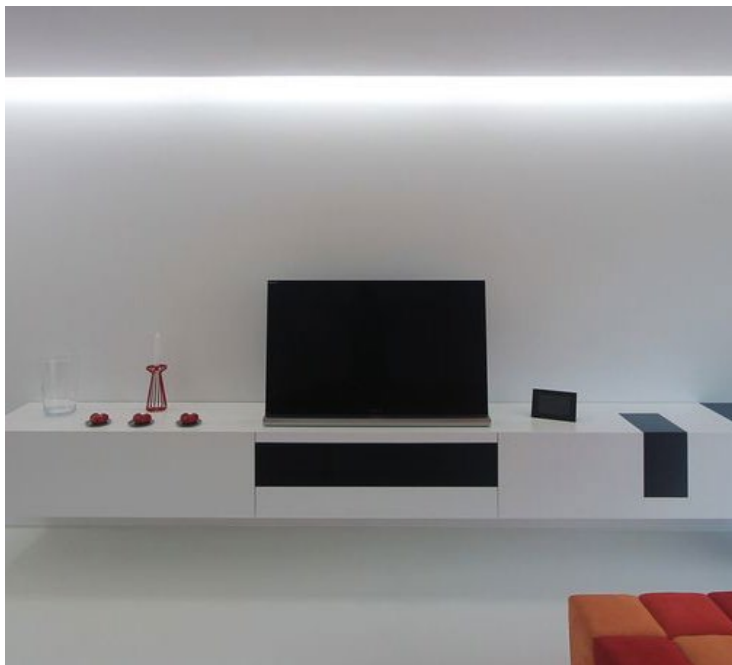

### LED TAPE LIGHT

- Robust aluminium construction
- Recessed
- 3 lenses to choose from
- Width of lens 18mm
- Maximum Length 10'
- For commercial and residential applications

compatible with  
10 – 12mm in width