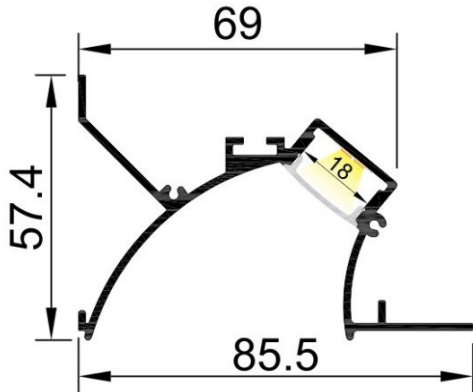

### LED TAPE LIGHT

- Robust aluminium construction
- Recessed
- 3 lenses to choose from
- Width of lens 18mm
- Maximum Length 10'
- For commercial and residential applications

compatible with  
10 – 12mm in width

## LS-EXT-DECO-85.5\*57.4

### Dimensions