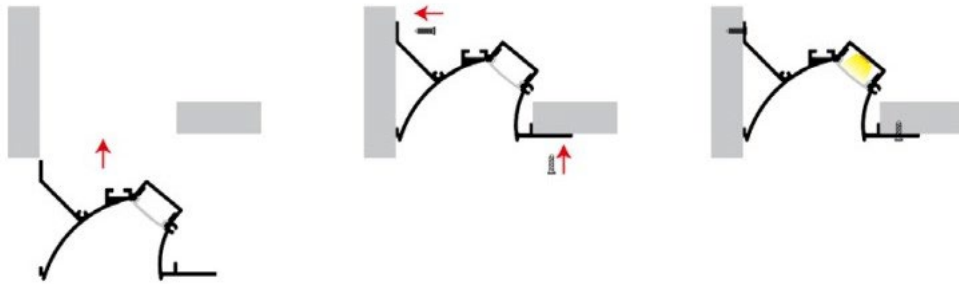

Installation

Accessories

LS-EXT-DECO-85.5*57.4-LEN-GI

- ☐ CLEAR
- ☐ FROST
- ☐ OPALIN

LS-EXT-DECO-85.5*57.4-END CAP

LS-EXT-DECO-85.5*57.4-CONNECTOR1

LS-EXT-DECO-85.5*57.4-CONNECTOR2