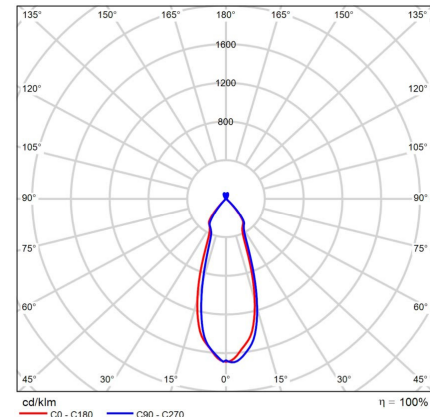

Purchase Options :

Product #	Voltage	Watt	CCT	Lumen	Beam Angle	Metric Dimensions (L x l x h)	Imperial Dimensions (L x l x h)	Drilling Hole Diameter
LS-ENC-DIRECT120V-GIMB-R-100MM-3K-WH	120V	7.1W	3000K	751lm	30°	See drawings*	See drawings*	ø85mm
LS-ENC-DIRECT120V-GIMB-R-100MM-3K-BL	120V	7.1W	3000K	751lm	30°	See drawings*	See drawings*	ø85mm
LS-ENC-DIRECT120V-GIMB-R-100MM-4K-WH	120V	7.1W	4000K	751lm	30°	See drawings*	See drawings*	ø85mm
LS-ENC-DIRECT120V-GIMB-R-100MM-4K-BL	120V	7.1W	4000K	751lm	30°	See drawings*	See drawings*	ø85mm

Photometric Diagram :

LS-ENC-DIRECT-120V-GIMB-R-100mm