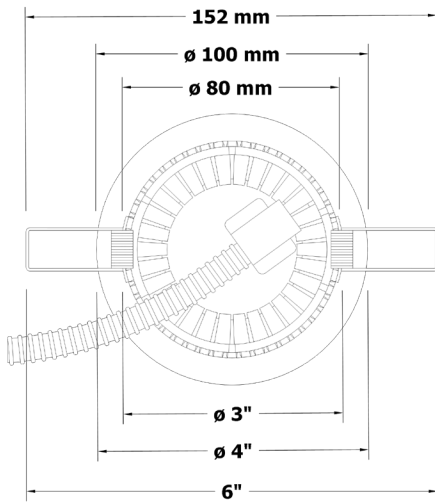

Product #	Voltage	Watt	CCT	Lumen	Beam Angle	Metric Dimensions (L x l x h)	Imperial Dimensions (L x l x h)	Drilling Hole Diameter
LS-ENC-DIRECT120V-GIMB-R-100MM-3K-WH	120V	7.1W	3000K	751lm	30°	See drawings*	See drawings*	ø85mm
LS-ENC-DIRECT120V-GIMB-R-100MM-3K-BL	120V	7.1W	3000K	751lm	30°	See drawings*	See drawings*	ø85mm
LS-ENC-DIRECT120V-GIMB-R-100MM-4K-WH	120V	7.1W	4000K	751lm	30°	See drawings*	See drawings*	ø85mm
LS-ENC-DIRECT120V-GIMB-R-100MM-4K-BL	120V	7.1W	4000K	751lm	30°	See drawings*	See drawings*	ø85mm

Photometric Diagram :

LS-ENC-DIRECT-120V-GIMB-R-100mm

Finishes :

LS-ENC-DIRECT120V-GIMB-R-100MM-XXK-WH

LS-ENC-DIRECT120V-GIMB-R-100MM-XXK-BL

Dimensions :

Top View

Bottom View

Side View

120V Cable

Plastic Body

Reflector

Lens

Plastic Base Finish

Spring Clip