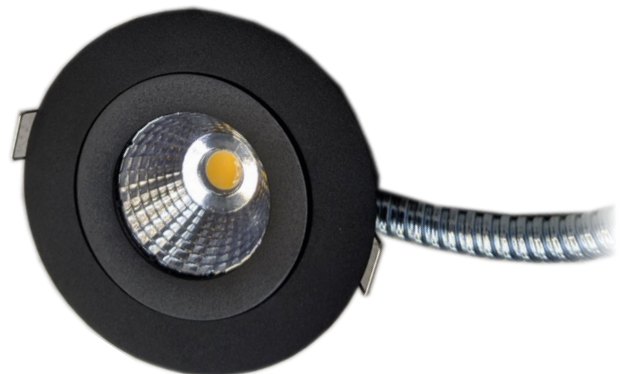

Project Name : _____ Type : _____ Date : _____ Watt : _____

Notes : _____

Features :

- ❑ Power input 120V CA 60hz
- ❑ Lifetime of 50 000 hours
- ❑ CCT of 3000K, 3500K or 4000K
- ❑ Beam angle of 30 degrees
- ❑ Choice of black or white finishes
- ❑ Dimmable with all kind of dimmer
- ❑ Dimming totally smooth
- ❑ Gimbal head on 360°
- ❑ IC type for installation in isolated ceiling
- ❑ Installation in damp locations

Product #	Voltage	Watt	CCT	Lumen	Beam Angle	Metric Dimensions (L x l x h)	Imperial Dimensions (L x l x h)	Drilling Hole Diameter
LS-ENC-DIRECT120V-GIMB-R-100MM-3K-WH	120V	7.1W	3000K	751lm	30°	See drawings*	See drawings*	ø85mm
LS-ENC-DIRECT120V-GIMB-R-100MM-3K-BL	120V	7.1W	3000K	751lm	30°	See drawings*	See drawings*	ø85mm
LS-ENC-DIRECT120V-GIMB-R-100MM-4K-WH	120V	7.1W	4000K	751lm	30°	See drawings*	See drawings*	ø85mm
LS-ENC-DIRECT120V-GIMB-R-100MM-4K-BL	120V	7.1W	4000K	751lm	30°	See drawings*	See drawings*	ø85mm

Photometric Diagram :

LS-ENC-DIRECT-120V-GIMB-R-100mm

Finishes :

LS-ENC-DIRECT120V-GIMB-R-100MM-XXK-WH

LS-ENC-DIRECT120V-GIMB-R-100MM-XXK-BL

Dimensions :

Top View

Bottom View

Side View

120V Cable

Plastic Body

Reflector

Lens

Plastic Base Finish

Spring Clip