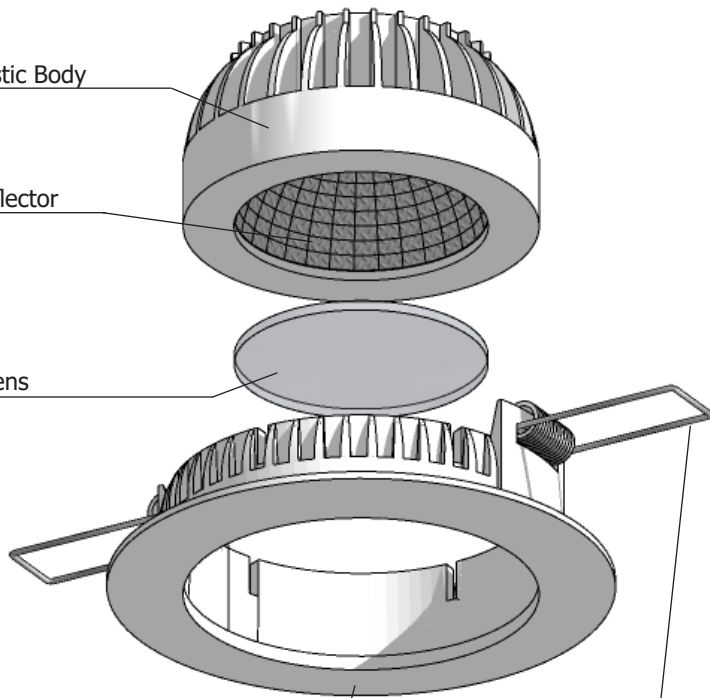

Product #	Voltage	Watt	CCT	Lumen	Beam Angle	Metric Dimensions (L x l x h)	Imperial Dimensions (L x l x h)	Drilling Hole Diameter
LS-ENC-DIRECT120V-GIMB-R-100MM-3K-WH	120V	7.1W	3000K	751lm	30°	See drawings*	See drawings*	ø85mm
LS-ENC-DIRECT120V-GIMB-R-100MM-3K-BL	120V	7.1W	3000K	751lm	30°	See drawings*	See drawings*	ø85mm
LS-ENC-DIRECT120V-GIMB-R-100MM-4K-WH	120V	7.1W	4000K	751lm	30°	See drawings*	See drawings*	ø85mm
LS-ENC-DIRECT120V-GIMB-R-100MM-4K-BL	120V	7.1W	4000K	751lm	30°	See drawings*	See drawings*	ø85mm

Photometric Diagram :

LS-ENC-DIRECT-120V-GIMB-R-100mm

Finishes :

LS-ENC-DIRECT120V-GIMB-R-100MM-XXK-WH

LS-ENC-DIRECT120V-GIMB-R-100MM-XXK-BL

Dimensions :

Top View

Bottom View

Side View

120V Cable

Plastic Body

Reflector

Lens

Plastic Base Finish

Spring Clip