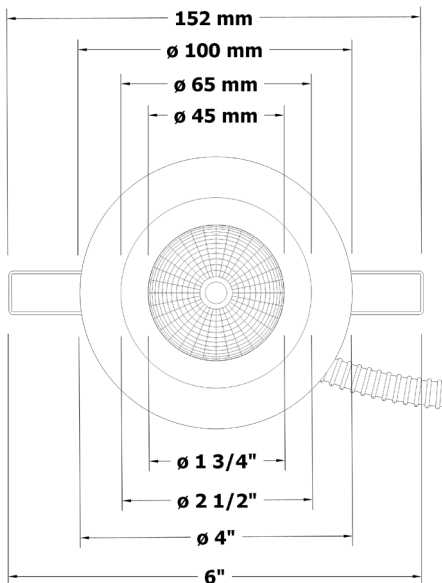

Product #	Voltage	Watt	CCT	Lumen	Beam Angle	Metric Dimensions (L x l x h)	Imperial Dimensions (L x l x h)	Drilling Hole Diameter
LS-ENC-DIRECT120V-GIMB-R-100MM-3K-WH	120V	7.1W	3000K	751lm	30°	See drawings*	See drawings*	ø85mm
LS-ENC-DIRECT120V-GIMB-R-100MM-3K-BL	120V	7.1W	3000K	751lm	30°	See drawings*	See drawings*	ø85mm
LS-ENC-DIRECT120V-GIMB-R-100MM-4K-WH	120V	7.1W	4000K	751lm	30°	See drawings*	See drawings*	ø85mm
LS-ENC-DIRECT120V-GIMB-R-100MM-4K-BL	120V	7.1W	4000K	751lm	30°	See drawings*	See drawings*	ø85mm

Photometric Diagram :

LS-ENC-DIRECT-120V-GIMB-R-100mm

Finishes :

LS-ENC-DIRECT120V-GIMB-R-100MM-XXK-WH

LS-ENC-DIRECT120V-GIMB-R-100MM-XXK-BL

Dimensions :

Top View

Bottom View

Side View

120V Cable

Plastic Body

Reflector

Lens

Plastic Base Finish

Spring Clip