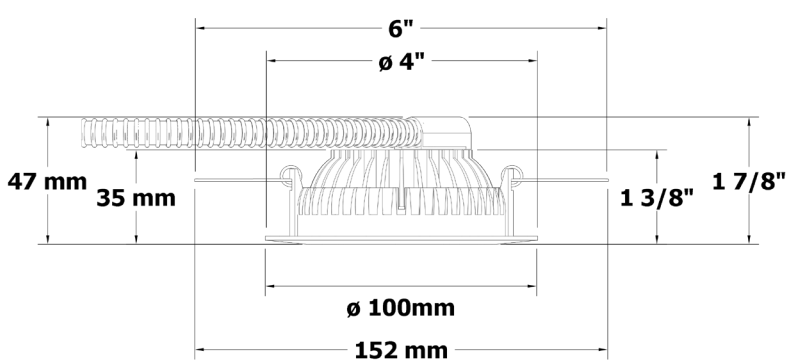

Product #	Voltage	Watt	CCT	Lumen	Beam Angle	Metric Dimensions (L x l x h)	Imperial Dimensions (L x l x h)	Drilling Hole Diameter
LS-ENC-DIRECT120V-GIMB-R-100MM-3K-WH	120V	7.1W	3000K	751lm	30°	See drawings*	See drawings*	ø85mm
LS-ENC-DIRECT120V-GIMB-R-100MM-3K-BL	120V	7.1W	3000K	751lm	30°	See drawings*	See drawings*	ø85mm
LS-ENC-DIRECT120V-GIMB-R-100MM-4K-WH	120V	7.1W	4000K	751lm	30°	See drawings*	See drawings*	ø85mm
LS-ENC-DIRECT120V-GIMB-R-100MM-4K-BL	120V	7.1W	4000K	751lm	30°	See drawings*	See drawings*	ø85mm

Photometric Diagram :

LS-ENC-DIRECT-120V-GIMB-R-100mm

Finishes :

LS-ENC-DIRECT120V-GIMB-R-100MM-XXK-WH

LS-ENC-DIRECT120V-GIMB-R-100MM-XXK-BL

Dimensions :

Top View

Bottom View

Side View

120V Cable

Plastic Body

Reflector

Lens

Plastic Base Finish

Spring Clip