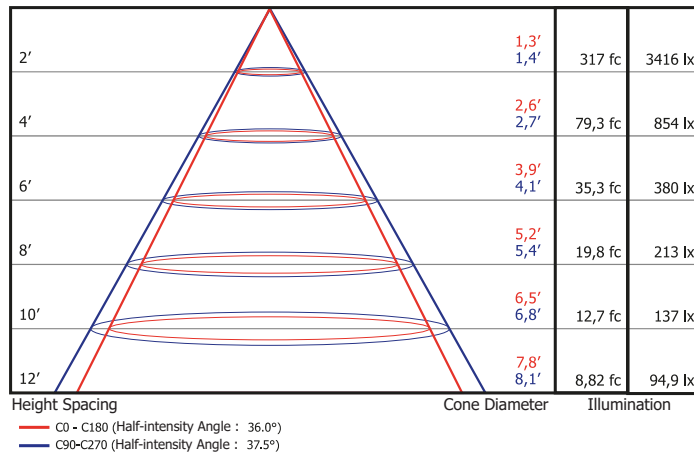

Purchase Options :

Product #	Voltage	Watt	CCT	Lumen	Beam Angle	Metric Dimensions (L x l x h)	Imperial Dimensions (L x l x h)	Drilling Hole Diameter
LS-ENC-DIRECT120V-GIMB-R-100MM-3K-WH	120V	7.1W	3000K	751lm	30°	See drawings*	See drawings*	ø85mm
LS-ENC-DIRECT120V-GIMB-R-100MM-3K-BL	120V	7.1W	3000K	751lm	30°	See drawings*	See drawings*	ø85mm
LS-ENC-DIRECT120V-GIMB-R-100MM-4K-WH	120V	7.1W	4000K	751lm	30°	See drawings*	See drawings*	ø85mm
LS-ENC-DIRECT120V-GIMB-R-100MM-4K-BL	120V	7.1W	4000K	751lm	30°	See drawings*	See drawings*	ø85mm

Photometric Diagram :

LS-ENC-DIRECT-120V-GIMB-R-100mm