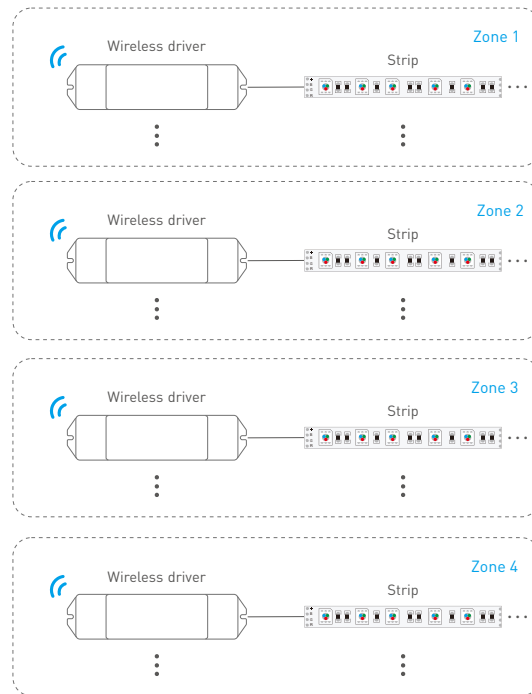

### **Specifications :**

- RF 2.4GHZ wireless remote
- Control up to 4 zones
- Touch multicolors circle
- 12 modes
- 3 keys scene-mode
- Brightness slider
- Wall support
- Compatible with LS-CON-REC-4S-F4
- 2 pack AAA battery

### **Warranty:**

- 5 years limimited warranty

\*See our warranty politics on our website  
[www.borealux.com](http://www.borealux.com)

**Dimensions :**

**Wiring diagram and functions:**

Mode

- 1. Red-green jumping
- 2. Green-blue jumping
- 3. Red-blue jumping
- 4. RGB jumping
- 5. 7 Colors jumping
- 6. Red-green gradient
- 7. Green blue gradient
- 8. Red-blue gradient
- 9. RGB gradient
- 10. 7 Colors gradient