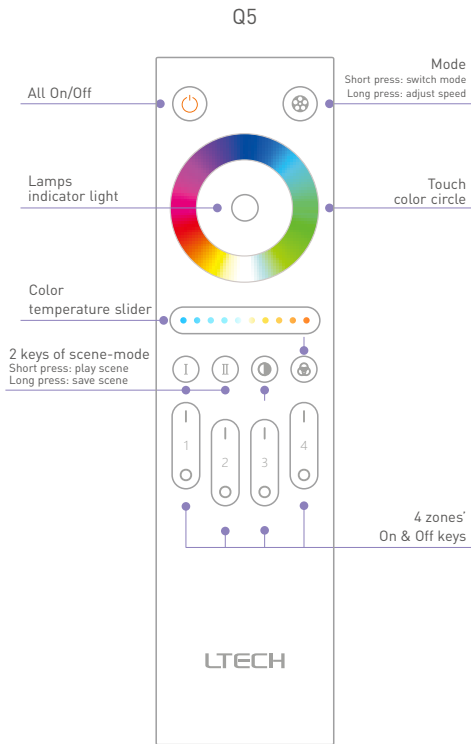

### **Specifications :**

- RF 2.4GHZ wireless remote
- Control up to 4 zones
- Touch multicolors circle
- 12 modes
- 3 keys scene-mode
- Brightness slider
- Wall support
- Compatible with LS-CON-REC-4S-F4
- 2 pack AAA battery

### **Warranty:**

- 5 years limimited warranty

\*See our warranty politics on our website  
[www.borealux.com](http://www.borealux.com)

**Dimensions :**

**Wiring diagram and functions:**

Mode

- 1. Red-green jumping
- 2. Green-blue jumping
- 3. Red-blue jumping
- 4. RGB jumping
- 5. 7 Colors jumping
- 6. Red-green gradient
- 7. Green blue gradient
- 8. Red-blue gradient
- 9. RGB gradient
- 10. 7 Colors gradient