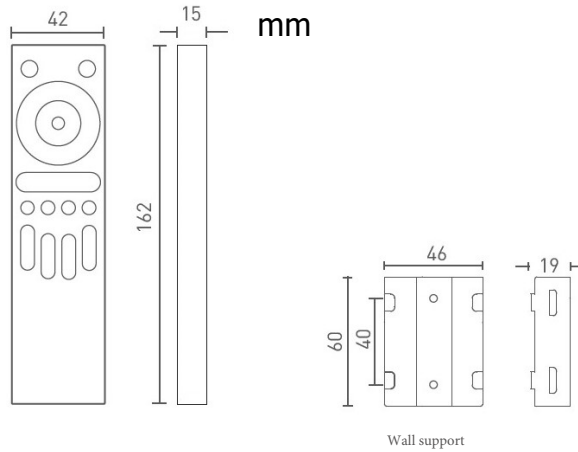

### **Warranty:**

- 5 years limimited warranty

\*See our warranty politics on our website  
[www.borealux.com](http://www.borealux.com)

**Dimensions :**

**Wiring diagram and functions:**

Mode

- 1. Red-green jumping
- 2. Green-blue jumping
- 3. Red-blue jumping
- 4. RGB jumping
- 5. 7 Colors jumping
- 6. Red-green gradient
- 7. Green blue gradient
- 8. Red-blue gradient
- 9. RGB gradient
- 10. 7 Colors gradient