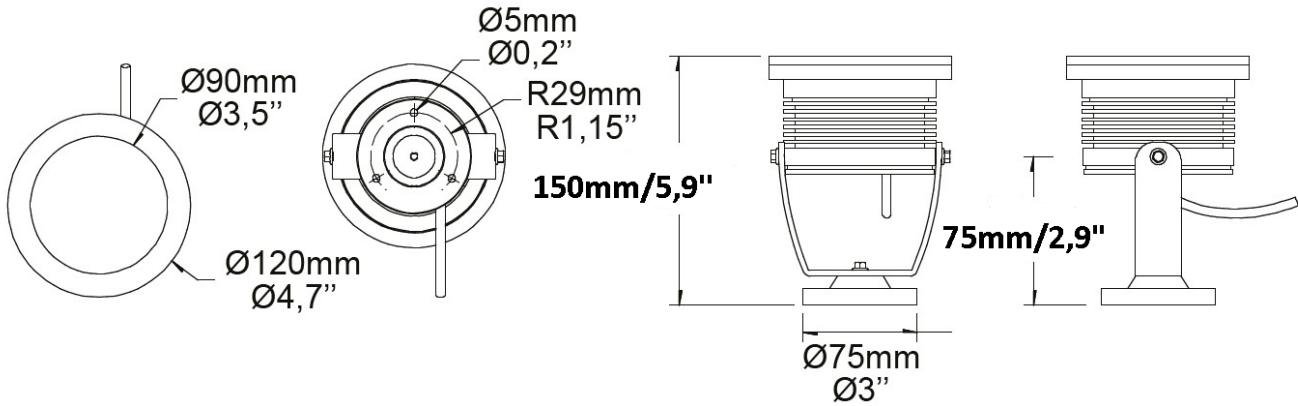

### Description

\*\*\*5 years warranty\*\*\*

- Outdoor IP65 projector
- Aluminium body
- 20W consumption
- CCT: 2700K,3000K,3500K,4000K,5000K ourRGBW
- Black finish
- Input voltage 120V
- DMX512

Client  Date  Qty   
 Project  Type  PO#

## Dimensions

## Order table

Model	Protection	Power	Color temperature	LED quantity	Voltage	Beam angle	Dimensions
LS-ARCH-EXT-120V-R-120MM-2.7K	IP65	20W	2700K	20	120V	10,15,20,45°	See drawing
LS-ARCH-EXT-120V-R-120MM-3K	IP65	20W	3000K	20	120V	10,15,20,45°	See drawing
LS-ARCH-EXT-120V-R-120MM-3.5K	IP65	20W	3500K	20	120V	10,15,20,45°	See drawing
LS-ARCH-EXT-120V-R-120MM-4K	IP65	20W	4000K	20	120V	10,15,20,45°	See drawing
LS-ARCH-EXT-120V-R-120MM-5K	IP65	20W	5000K	20	120V	10,15,20,45°	See drawing
LS-ARCH-EXT-120V-R-120MM-RGBW	IP65	20W	RGBW	20	120V	10,15,20,45°	See drawing