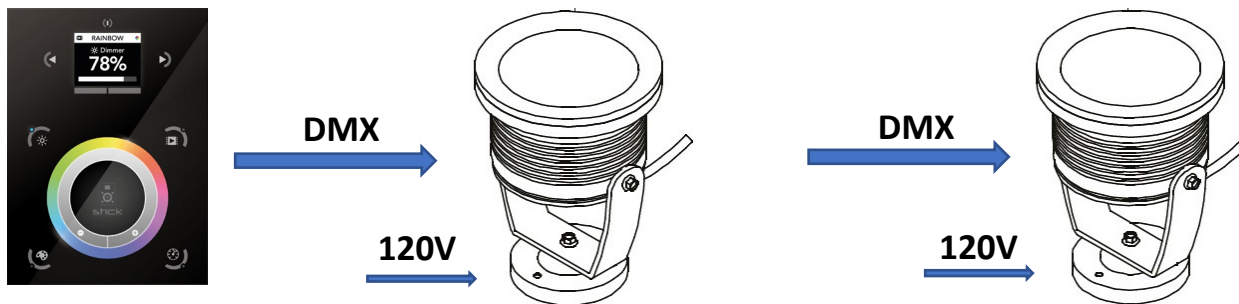

Installation

DMX512 controller

Order table

Model	Protection	Power	Color temperature	LED quantity	Voltage	Beam angle	Dimensions
LS-ARCH-EXT-120V-R-120MM-2.7K	IP65	20W	2700K	20	120V	10,15,20,45°	See drawing
LS-ARCH-EXT-120V-R-120MM-3K	IP65	20W	3000K	20	120V	10,15,20,45°	See drawing
LS-ARCH-EXT-120V-R-120MM-3.5K	IP65	20W	3500K	20	120V	10,15,20,45°	See drawing
LS-ARCH-EXT-120V-R-120MM-4K	IP65	20W	4000K	20	120V	10,15,20,45°	See drawing
LS-ARCH-EXT-120V-R-120MM-5K	IP65	20W	5000K	20	120V	10,15,20,45°	See drawing
LS-ARCH-EXT-120V-R-120MM-RGBW	IP65	20W	RGBW	20	120V	10,15,20,45°	See drawing