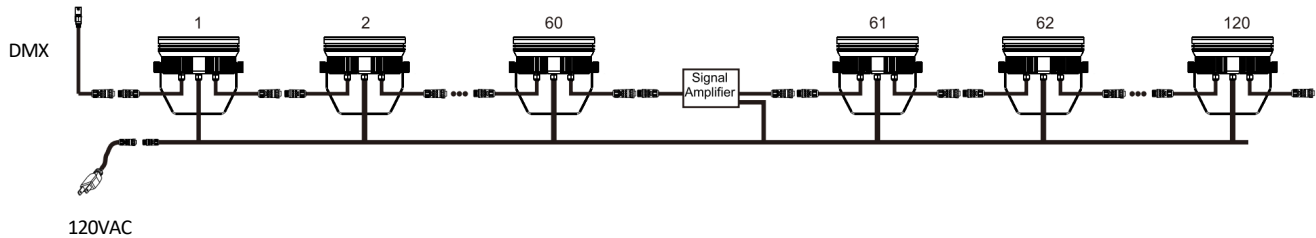

Client Date Qty
 Project Type PO#

LS-ARCH-EXT-120V-R

Spécifications

Model	195mm	225mm
Power	20W	40W
Voltage	120VAC	120VAC
Lumens	1422Lm(RGBW) 3077Lm(CCT)	2464Lm(RGBW) 5518Lm(CCT)
CCT	2.7K,3K,3.5K,4K,5K,RGBW	2.7K,3K,3.5K,4K,5K,RGBW
Dimensions	D195*H180mm	D225*H220mm
Weight	3.1Kg	4.5Kg
Control	DMX512/0-10V	DMX512/0-10V
Operating Temperature	-40°C to 55°C	-40°C to 55°C
Protection	IP65	IP65

Order Code

LS-ARCH-EXT-120V.240V-R- - - -

Size	CCT	Beam angle	Finish
195mm	2.7K	5°	BK (noire)
225mm	3K	10°	WH (Blanc)
	3.5K	20°	SI (Argent)
	4K	25°	
	5K	35°	
	RGBW	40°	
		60°	

Client Date Qty
Project Type PO#

LS-ARCH-EXT-120V-R

Dimensions

Installation

DMX Controller

Note: Max. 60 projectors on a DMX line

Client Date Qty
Project Type PO#

LS-ARCH-EXT-120V-R

Installation

One color (No control)

One color (0-10V)

Accessories