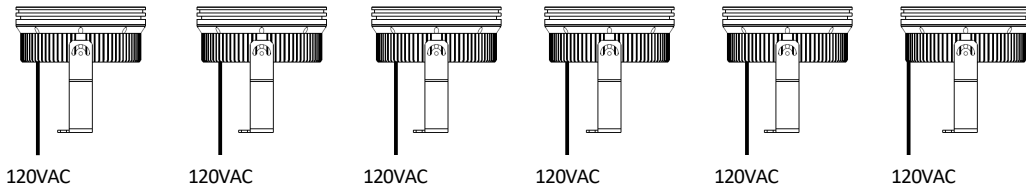

Client Date Qty
Project Type PO#

LS-ARCH-EXT-120V-R

Installation

One color (No control)