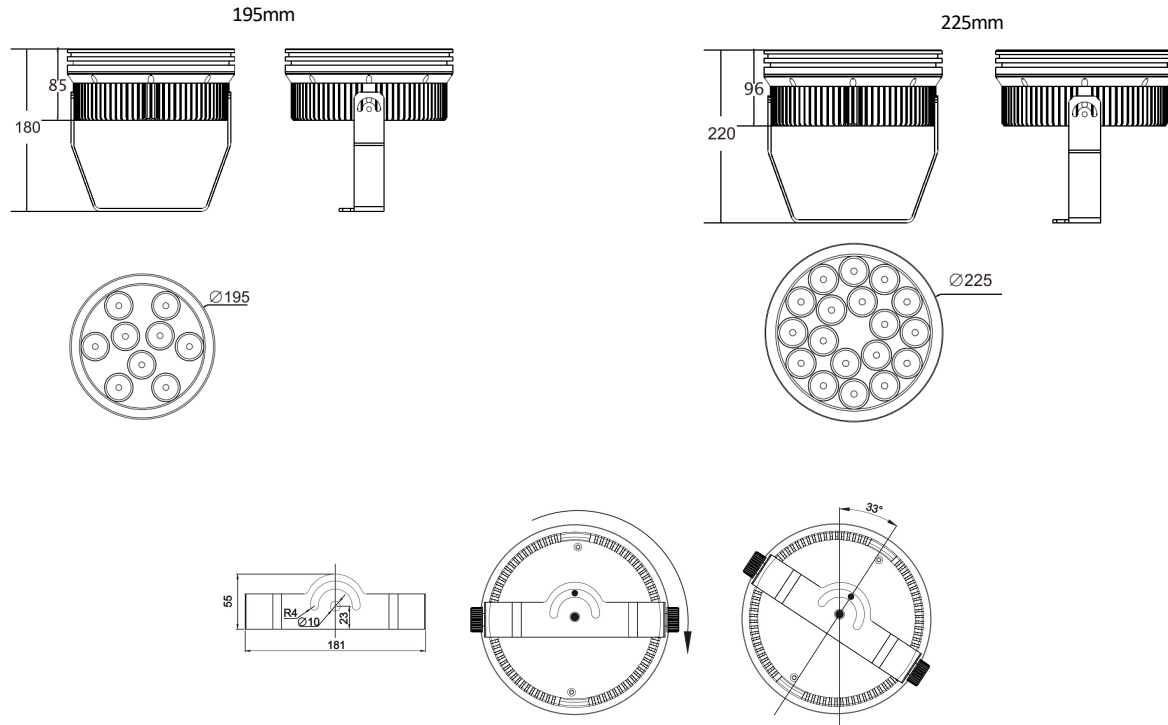

Client Date Qty
 Project Type PO#

LS-ARCH-EXT-120V-R

Spécifications

Model	195mm	225mm
Power	20W	40W
Voltage	120VAC	120VAC
Lumens	1422Lm(RGBW) 3077Lm(CCT)	2464Lm(RGBW) 5518Lm(CCT)
CCT	2.7K,3K,3.5K,4K,5K,RGBW	2.7K,3K,3.5K,4K,5K,RGBW
Dimensions	D195*H180mm	D225*H220mm
Weight	3.1Kg	4.5Kg
Control	DMX512/0-10V	DMX512/0-10V
Operating Temperature	-40°C to 55°C	-40°C to 55°C
Protection	IP65	IP65

Description

The spotlight of choice with a narrow beam with a large throw distance. For medium and large buildings. Available in two sizes, 20W and 40W. Different CCTs are available and also in RGBW. Choice of 3 finishes: white, black or silver DMX512 or 0-10V control. 5-year limited warranty.

Order Code

LS-ARCH-EXT-120V.240V-R- - - -

Size	CCT	Beam angle	Finish
195mm	2.7K	5°	BK (noire)
225mm	3K	10°	WH (Blanc)
	3.5K	20°	SI (Argent)
	4K	25°	
	5K	35°	
	RGBW	40°	
		60°	

Client Date Qty
Project Type PO#

LS-ARCH-EXT-120V-R

Dimensions

Installation

DMX Controller

Note: Max. 60 projectors on a DMX line

Client Date Qty
Project Type PO#

LS-ARCH-EXT-120V-R

Installation