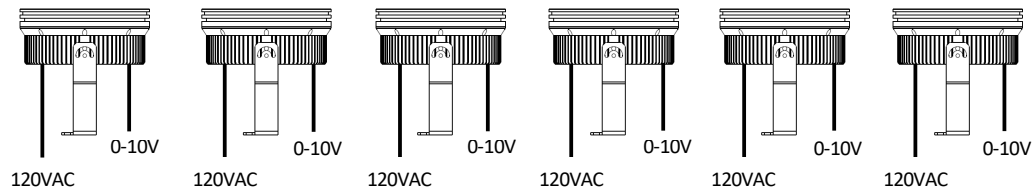

Client Date Qty
 Project Type PO#

LS-ARCH-EXT-120V-R

Spécifications

Model	195mm	225mm
Power	20W	40W
Voltage	120VAC	120VAC
Lumens	1422Lm(RGBW) 3077Lm(CCT)	2464Lm(RGBW) 5518Lm(CCT)
CCT	2.7K,3K,3.5K,4K,5K,RGBW	2.7K,3K,3.5K,4K,5K,RGBW
Dimensions	D195*H180mm	D225*H220mm
Weight	3.1Kg	4.5Kg
Control	DMX512/0-10V	DMX512/0-10V
Operating Temperature	-40°C to 55°C	-40°C to 55°C
Protection	IP65	IP65

Order Code

LS-ARCH-EXT-120V.240V-R- - - -

Size	CCT	Beam angle	Finish
195mm	2.7K	5°	BK (noire)
225mm	3K	10°	WH (Blanc)
	3.5K	20°	SI (Argent)
	4K	25°	
	5K	35°	
	RGBW	40°	
		60°	

Client Date Qty
Project Type PO#

LS-ARCH-EXT-120V-R

Dimensions

Installation

DMX Controller

Note: Max. 60 projectors on a DMX line

Client Date Qty
Project Type PO#

LS-ARCH-EXT-120V-R

Installation

One color (No control)

One color (0-10V)

Accessories